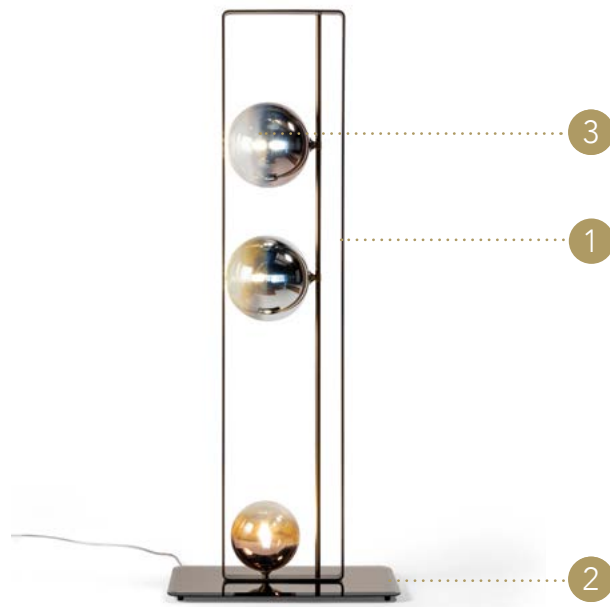

OH PIANTANA E TABLE LAMP

Design · Reflex

TABLE LAMP

FLOOR LAMP

STRUTTURA STRUCTURE | 1

Metallo
Metal

100M Bronze
100M Bronze

SUPPORTO SUPPORT | 2

Vetro
Glass

Specchio Bronzo
Bronze mirror

SFERA SPHERE | 3

Vetro borosilicato
finitura spatterizzata sfumata
Borosilicate glass in shaded
sputtered finishing

Sputtering Argento
Sputtering Silver

Sputtering Rame
Sputtering Copper

Sputtering Bronzo
Sputtering Bronze

Sputtering Oro
Sputtering Gold

- Led interno / Led inside
Table lamp: 1x5W G4 12V 3000K
Floor lamp: 3x5W G4 12V 3000K

Table lamp
ø20

61
24"

20
6"1/4

40
15"3/4

Floor lamp
1xø16
2xø20

132
52"

27
10"5/8

52
20"1/2