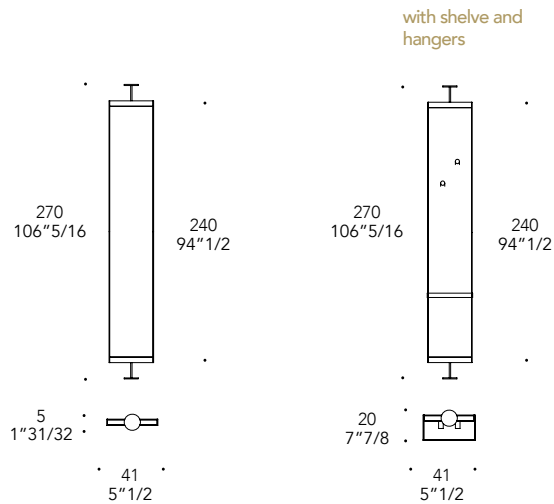

OH SEPARÈ

Design · R&C TReflex

360° ROTATION

3

FRONTE E RETRO | 1 FRONT AND BACK

Legno rivestito in vetro
Wood covered with glass

Specchio
Mirror

MARMOREFLEX®
Vetro Marmo
Marble glass