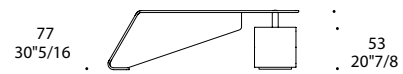

## STRUTTURA & CASSETTIERA STRUCTURE & UNIT

1 3

Legno  
Wood

100M Bronze  
100M Bronze

finitura/finish

104M Ottone satinato  
104M Satin brass

105M Ottone dark satinato  
105M Satin dark brass

101M Titanium satinato  
101M Satin titanium