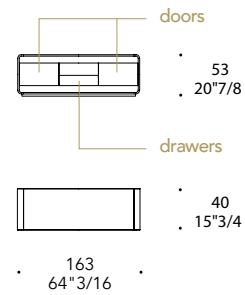

3 spaces unit