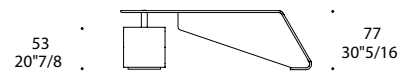

OH SCRIVANIA

Design · Tulczinsky

3 spaces unit

Desk SX

Desk DX

STRUTTURA & CASSETTIERA STRUCTURE & UNIT

1 3

Legno
Wood

100M Bronze
100M Bronze

finitura/finish

104M Ottone satinato
104M Satin brass

105M Ottone dark satinato
105M Satin dark brass

101M Titanium satinato
101M Satin titanium

PANNELLO FRONTALE & ANTE FRONT PANEL & DOORS

2 4

Rivestimento in:

Upholstery in:

Pelle
Leather

MATERIAL SHEET- B

Cat C
Colorata
Nabuk
Naturale

Trapunta
San Marco

Trapunta
Diamond

Trapunta
Emerald

Trapunta
Fly

Trapunta
Exagon

Trapunta
Millerighe

Opzionale:

Optional:

Sottomano scrivania 50x102 in pelle coordinata
Desk pad 50x102 in matching leather

PASSACAVI CABLE ENTRY

5

Metallo
Metal

Cromato
Chromed