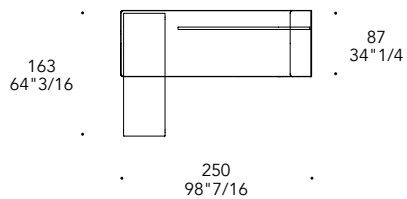

## STRUTTURA & CASSETTIERA STRUCTURE & UNIT

1 3

Legno  
Wood

100M Bronze  
100M Bronze

finitura/finish

104M Ottone satinato  
104M Satin brass

105M Ottone dark satinato  
105M Satin dark brass

101M Titanium satinato  
101M Satin titanium