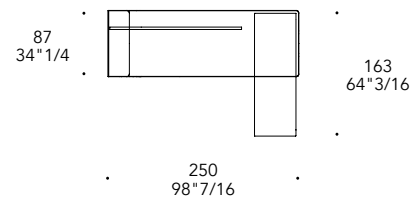

## STRUTTURA & CASSETTIERA STRUCTURE & UNIT

1 3

Legno  
Wood

100M Bronze  
100M Bronze

finitura/finish

104M Ottone satinato  
104M Satin brass

105M Ottone dark satinato  
105M Satin dark brass

101M Titanium satinato  
101M Satin titanium