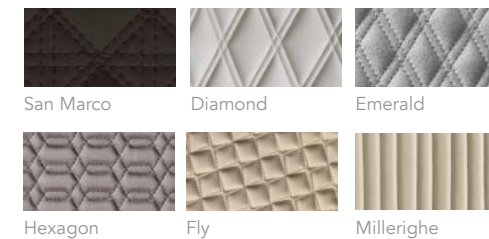

ANTE DOORS | 2

Pelle
Leather

MATERIAL SHEET- B

Cat C
Nabuk
Colorata
Naturale

- Trapuntatura Emerald, San Marco, Diamond, Fly, Exagon, Millerighe
- Emerald, San Marco, Diamond, Fly, Exagon, Millerighe quilting

Apertura Push-Pull
Push-Pull opening

- Ripiani in vetro all'interno
- Equipped with glass shelves

Disponibile con:

- Anta ribalta /Push-Pull opening
- Vano a giorno/Open structure