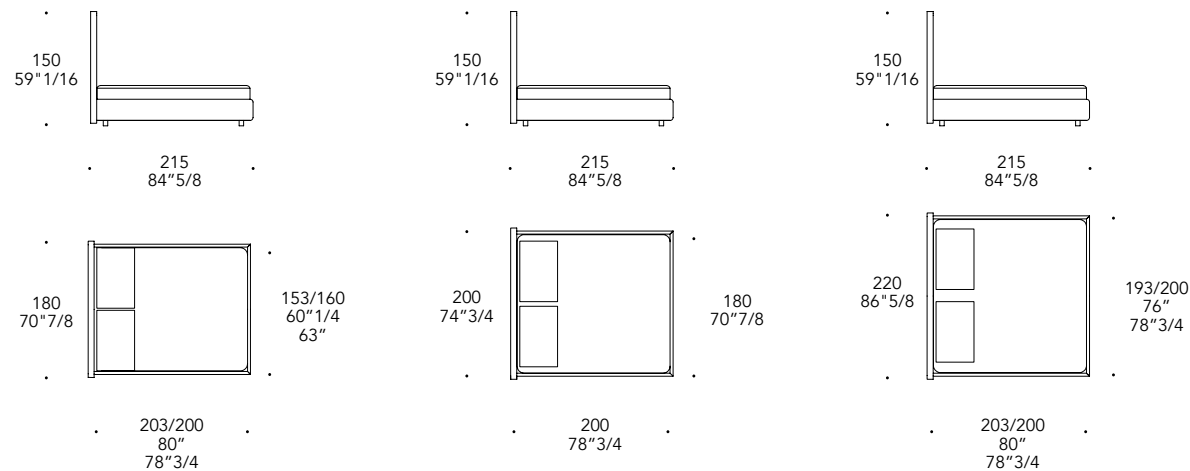

OPTIONAL |

- Disponibile con contenitore e rete basculante
- Available with storage unit and slat

TESTIERA HEADBOARD | 1

Rivestimento in
Upholstery in:

Tessuto
Fabric

MATERIAL SHEET-A

Extra
Super
Luxury
C.O.M

Pelle
Leather

MATERIAL SHEET-B

Nabuk
Naturale
Cat. C

- Trapuntatura Emerald, San Marco, Diamond, Fly, Exagon, Millerighe
- Emerald, San Marco, Diamond, Fly, Exagon, Millerighe quilting

CORNICE FRAME | 2

Legno verniciato
Lacquered wood

finitura/finish

100M Bronze
100M Bronze

104M Ottone satinato
104M Satin Brass

105M Ottone dark satinato
105M Satin dark brass

101M Titanium satinato
101M Satin Titanium

GIROLETTO BEDFRAME | 3

Rivestimento in
External upholstery in:

Tessuto
Fabric

MATERIAL SHEET-A

Extra
Super
Luxury
C.O.M

Pelle
Leather

MATERIAL SHEET-B

Nabuk
Naturale
Cat. C