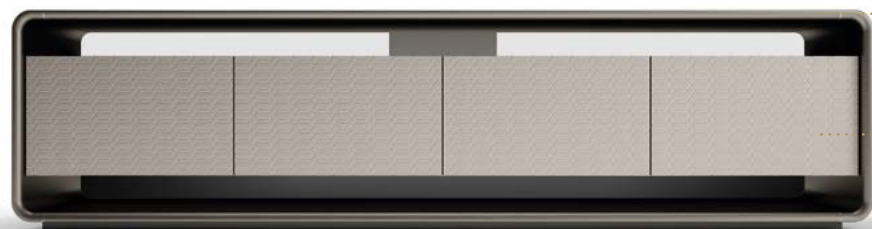

OH BUFFET LOW

Design · Tulczinsky

STRUTTURA STRUCTURE | 1

Legno verniciato
Lacquered wood

finitura/finish		
	100M Bronze 100M Bronze	104M Ottone satinato 104M Satin Brass
	105M Ottone dark satinato 105M Satin dark brass	101M Titanium satinato 101M Satin Titanium

1

2

ANTE DOORS | 2

Pelle
Leather

MATERIAL SHEET- B

Cat C
Nabuk
Colorata
Naturale

- Trapuntatura Emerald, San Marco, Diamond, Fly, Exagon, Millerighe
- Emerald, San Marco, Diamond, Fly, Exagon, Millerighe quilting

Apertura Push-Pull
Push-Pull opening

53
20⁷/₈

40
15³/₄

215
84⁵/₈