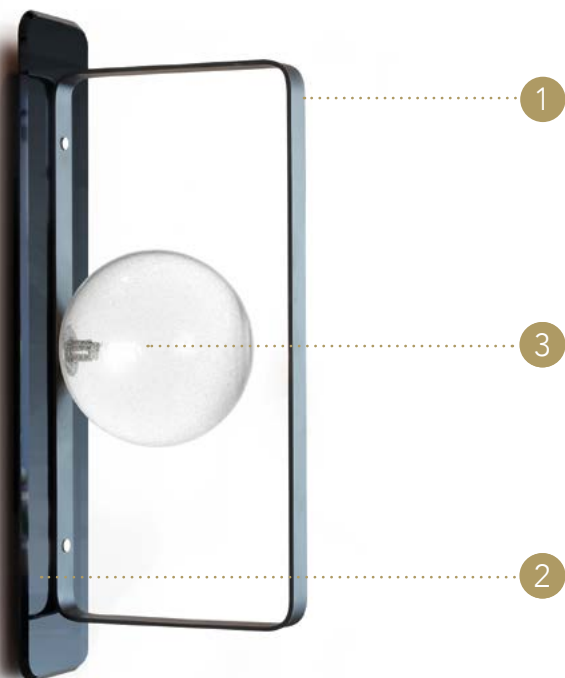

OH APPLIQUE

Design · Reflex

STRUTTURA STRUCTURE | 1

Metallo
Metal

finitura/finish

100M Bronze
100M Bronze

SUPPORTO SUPPORT | 2

Vetro
Glass

Specchio Bronzo
Bronze mirror

SFERA SPHERE | 3

Vetro borosilicato
finitura spatterizzata sfumata
Borosilicate glass in shaded
sputtered finishing

Sputtering Argento
Sputtering Silver

Sputtering Rame
Sputtering Copper

Sputtering Bronzo
Sputtering Bronze

Sputtering Oro
Sputtering Gold

- Led interno / Led inside
1x3,5W G9 110-240V 3000K

ø20

72
28"3/8

20
7"7/8

33
13"