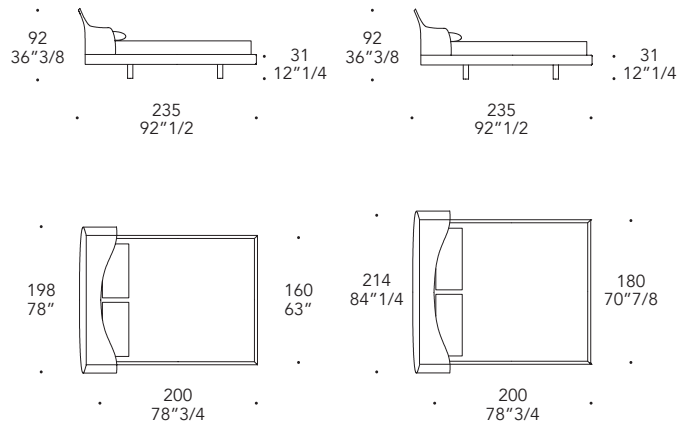

NUVOLA LETTO

Design · Reflex

- Rete e materasso non inclusi
- Slatted support and mattress not included

TESTIERA HEADBOARD | 1

Sagomata con rivestimento in
Shaped with upholstery in:

Pelle
Leather

MATERIAL SHEET-B