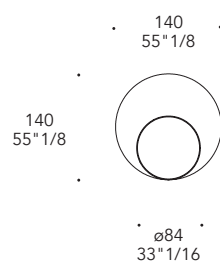

SPECCHIO MIRROR | 2

Vetro
Glass
sp./thick 5 mm.

Specchio extrachiaro
Extra clear mirror

Round

Oval