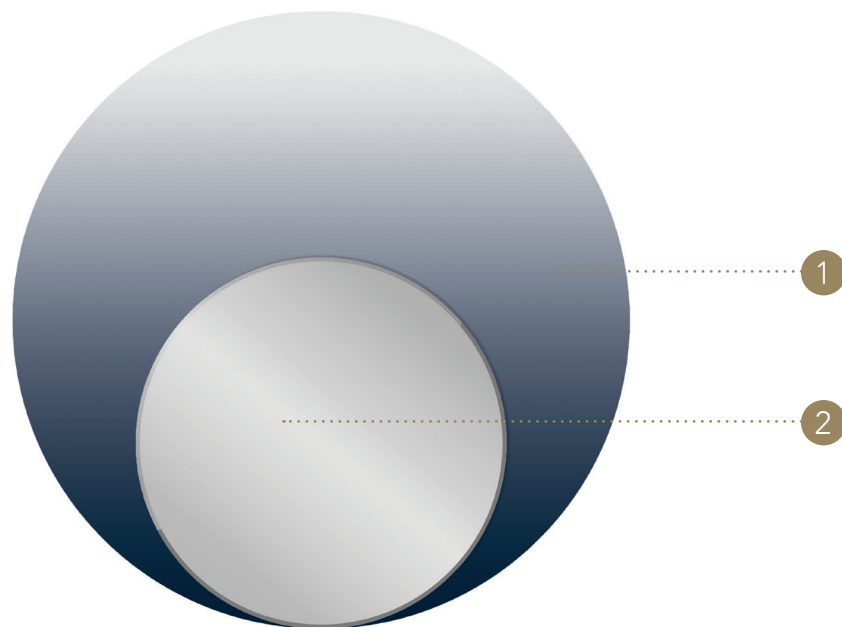

NUANCE SPECCHIO

Design · Emanuele Missaglia

SFONDO BACK PANEL | 1

Vetro sfumato
Glass with gradient

Blu-grigio
Blue-grey

Verde-grigio
Green-grey

Hennè-grigio
Hennè-grey

Rosa-grigio
Pink-grey

SPECCHIO MIRROR | 2

Vetro
Glass
sp./thick 5 mm.

Specchio extrachiaro
Extra clear mirror

Round

Oval