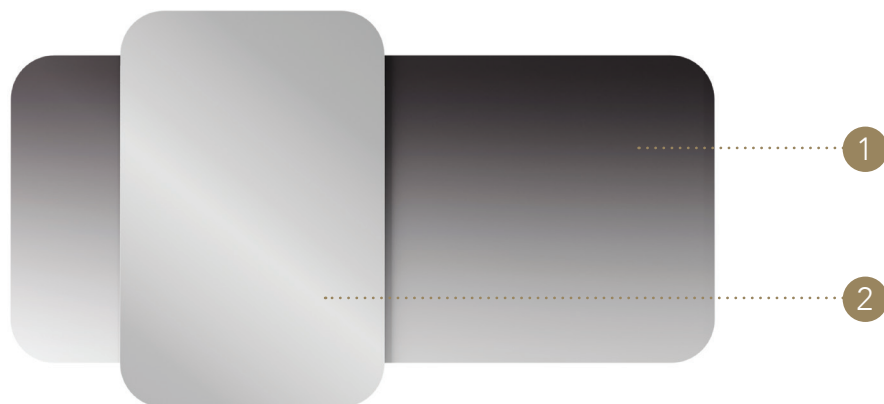

NUANCE MOVE SPECCHIO

Desian · Emanuele Missaglia

SFONDO BACK PANEL | 1

Vetro sfumato
Glass with gradient

Blu-grigio
Blue-grey

Verde-grigio
Green-grey

Hennè-grigio
Hennè-grey

Rosa-grigio
Pink-grey

SPECCHIO MIRROR | 2

Vetro
Glass
sp./thick 5 mm.

Specchio extrachiaro
Extra clear mirror