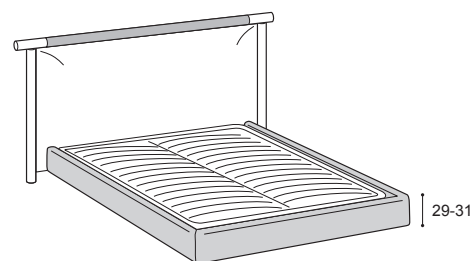

Wooden parts of the headboard available in grey wood (LE12) or eucalyptus (LE05). Height-adjustment option for the bedbase that supports the mattress, allowing total or partial integration.

For characteristics related to the materials used, see the technical section at the end of the pricelist.

Bed linen and bed-base cover set available in the section "Bed accessories"

Versioni disponibili (per dimensioni selezionate)

Available versions (by selected dimensions)

Disponibile per materasso da:
Available for mattress: