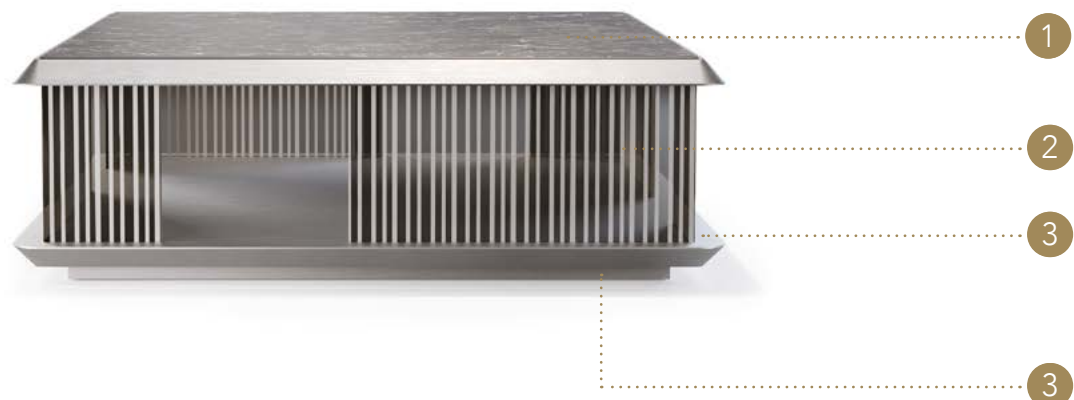

MONOLITE 40

Design · Reflex

TOP | 1

Bevel vetro marmo
Bevel marble glass
MARMOREFLEX®

MATERIAL SHEET- D

Bevel vetro legno
Bevel wood glass
LEGNOREFLEX®

MATERIAL SHEET- D

Bordo in
Edge in:

sp./thick 40 mm.

finitura/finish

100M Bronze
100M Bronze

STRUTTURA STRUCTURE | 2

Vetro
Glass

Incisione London bronzo
Bronze London engravings

Incisione London fumè
Smoked London engravings

BASE E ZOCCOLO | 3 BASE AND PLINTH