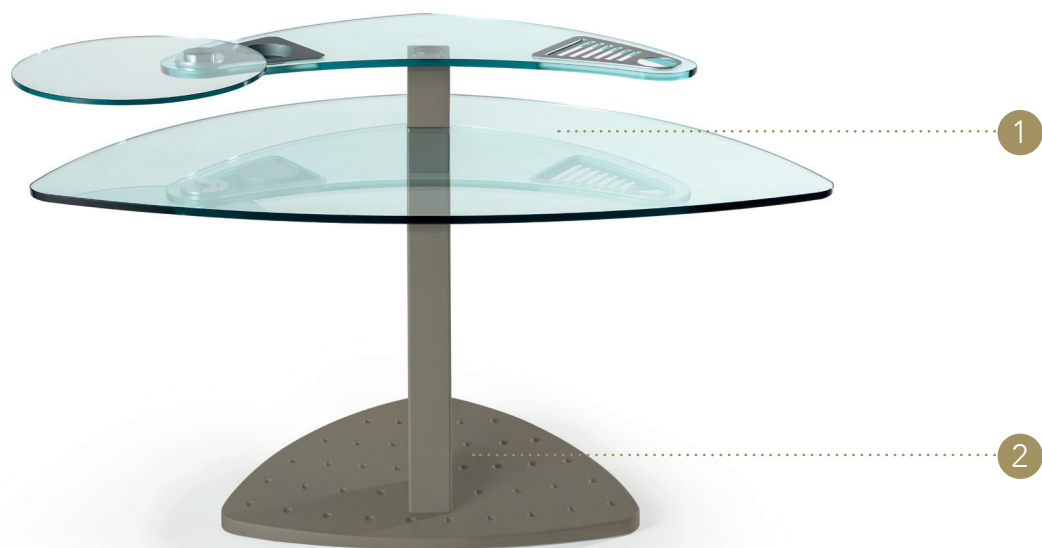

MACH 5

Design · Reflex

TOP | 1

Vetro temperato
Tempered glass

sp./thick 15 mm.

Trasparente
Transparent

BASE | 2

Metallo verniciato
Lacquered metal

100M Bronze
100M Bronze

ACCESSORI ACCESSORIES |

- Ripiano porta stampante in vetro
- Glass shelf for printer

Vista superiore
Top view