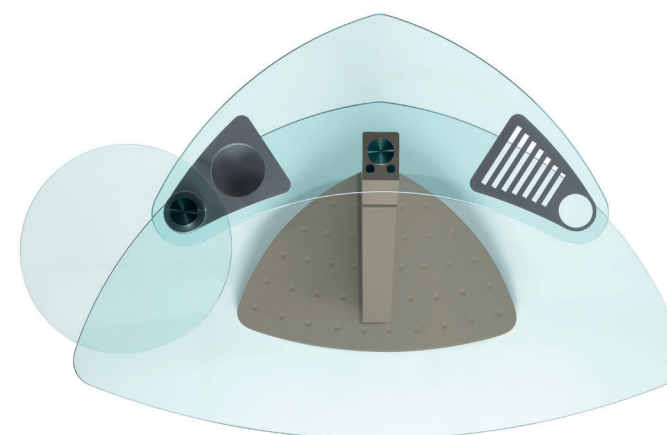

MACH 5

Design · Reflex

TOP | 1

Vetro temperato
Tempered glass

sp./thick 15 mm.

Trasparente
Transparent

BASE | 2

Metallo verniciato
Lacquered metal

100M Bronze
100M Bronze

ACCESSORI ACCESSORIES |

- Ripiano porta stampante in vetro
- Glass shelf for printer

Vista superiore
Top view