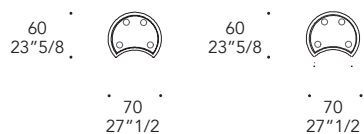

LUNA VETRINA

Design · Tulczinsky

1

2

3

- Anta con serratura
- Ripiani regolabili
- Door with lock
- Adjustable shelves

TOP+BASE | 1 3

Legno laccato lucido
Shiny Lacquered wood

01 Bianco

19 Nero Beluga

100M Bronze
100M Bronze

101M Titanium satinato
101M Satin titanium

105M Ottone dark sat
105M Satin dark brass

104M Ottone satinato
104M Satin brass

finitura/finish

SCHIENALE E ANTA | 2 BACK AND DOOR

Vetro curvato
Curved glass

sp./thick 6 mm.

Trasparente
Transparent

- OPTIONAL** |
- 2 faretti Led
 - 2 faretti aggiuntivi
 - 2 Led Lighting
 - 2 additional spotlights