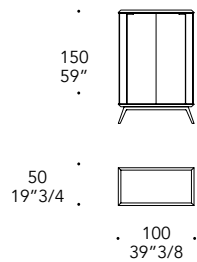

LONDON MADIA

Design · Emanuele Missaglia