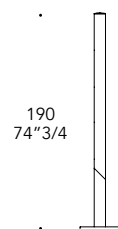

Metallo
Metal

Cromo lucido
Shiny chrome

finitura/finish

100M Bronze
100M Bronze

- Impianto luce Led / Led system
7W GU10 110-240V 2700-3000K

Per versione sfumata aggiuntivo interno/ For
internal additional shaded version
1 LED 3,5W G9 110-240V 2700-3000K

ø35
1 3/8