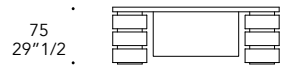

220  
86 5/8"

2 drawer units  
with front panel

220  
86 5/8"

2 drawer units

280  
110 1/4"

2 drawer units  
with front panel

280  
110 1/4"

Modello con 1 cassetteria  
Model with 1 drawer unit