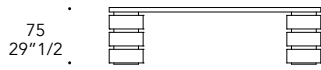

2 drawer units

280
110 1/4"