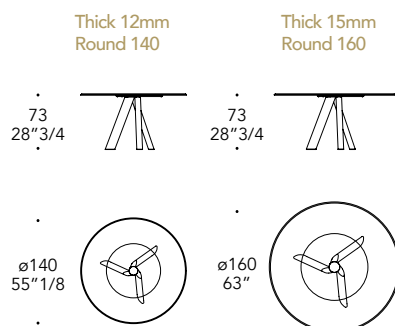

101M Titanium satinato
101M Satin titanium

Round 120

73
28"3/4

Round 130

73
28"3/4

Round 140

73
28"3/4

ø120
47"1/4

Metallo
Metal

finitura/finish

100M Bronze
100M Bronze

105M Ottone dark
105M Dark brass

104M Ottone satinato
104M Satin brass

101M Titanium satinato
101M Satin titanium

- Dimensioni Lazy susan
Lazy Susan dimensions:

ø70 cm
ø 27" 9/16 in