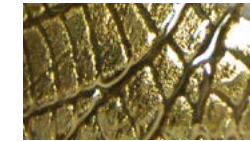

LEAF LAMPADARIO

Design · Emanuele Missaglia

1

2

SUPPORTO SUPPORT | 1

Vetro
Glass

Specchio
Mirror

FOGLIE LEAF | 2

Vetro curvato
lavorato a mano
Curved glass
hand made

Vetro acidato curvato lavorato
artigianalmente con incisioni
Curved etched glass handcrafted
with engravings

OPTIONAL |

- Foglia in vetro oro zecchino 24K
- Leaf with 24K Fine Gold coating

Oro
Gold

- Led incassato *Led in the support*
3W 12V 2700K cad.

- Cornice di tamponamento tra soffitto e supporto
- Closing frame between ceiling and plate