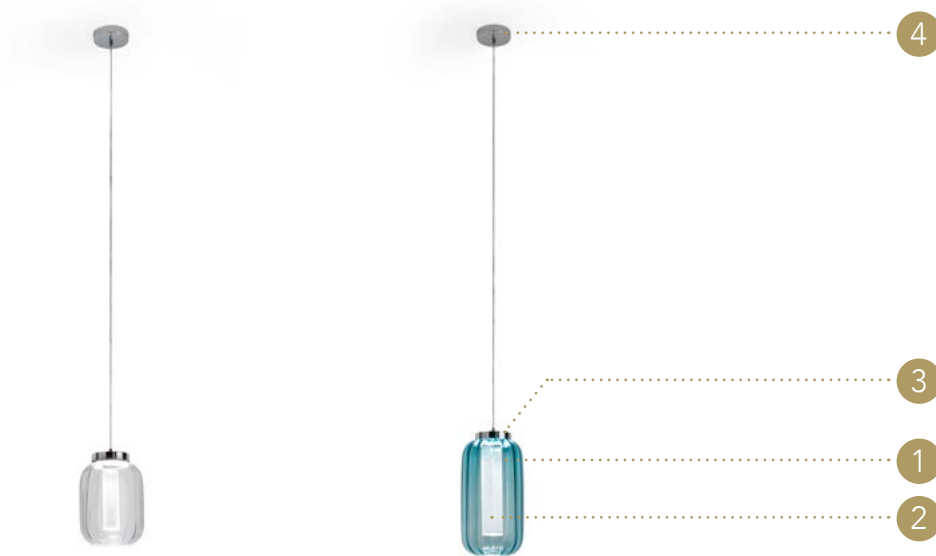

## CORPO ESTERNO OUTER SHADE | 1

Vetro  
Glass

Trasparente  
Transparent

Acquamarina  
Acquamarina

Paglierino  
Straw yellow

## CORPO INTERNO INNER SHADE | 2

Vetro  
Glass

Rugiada  
Rugiada

## SUPPORTI E STELO SUPPORTS AND STEM | 3

Metallo  
Metal

Cromo lucido  
Shiny chrome

## ROSONE CANOPY | 4

Metallo e vetro  
Metal and glass

Nero  
Black

- Sistema Led / Led system  
faretto 3W GU4 e Strip 2W (ca.400/500 Lumen)  
3W GU4 spot and 2W Strip (approx. 400/500 lumens)