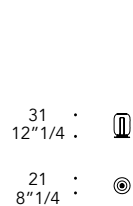

- Sistema Led / Led system
faretto 3W GU4 e Strip 2W (ca.400/500 Lumen)
3W GU4 spot and 2W Strip (approx. 400/500 lumens)

Floor Lamp h140

Floor Lamp h170

Table lamp

Applique