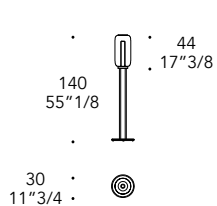

- Sistema Led / Led system
faretto 3W GU4 e Strip 2W (ca.400/500 Lumen)
3W GU4 spot and 2W Strip (approx. 400/500 lumens)

Floor Lamp h140

Floor Lamp h170

Table lamp

Applique