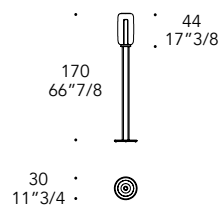

- Sistema Led / Led system
faretto 3W GU4 e Strip 2W (ca.400/500 Lumen)
3W GU4 spot and 2W Strip (approx. 400/500 lumens)

Floor Lamp h140

Floor Lamp h170

Table lamp

Applique