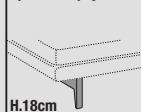

optional Gipsy

H.18cm

Eucalipto (LE05)
Grey wood (LE12)