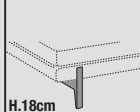

Piedini - Feet:

di serie Cover

H.18cm

Eucalipto (LE05)
Grey wood (LE12)