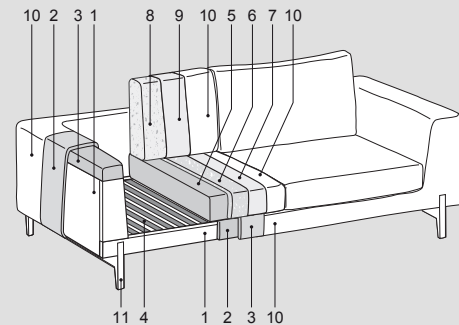

Piedini - Feet:

di serie Cover

H.18cm

Eucalipto (LE05)
Grey wood (LE12)

optional Gipsy

H.18cm

Eucalipto (LE05)
Grey wood (LE12)

Accessori - Accessories:

Vassoio

Eucalipto (LE05)
Grey wood (LE12)

Libreria

Eucalipto (LE05)
Grey wood (LE12)