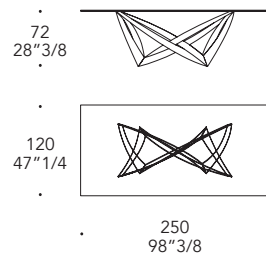

Acciaio Inox satinato
Satin steel Inox

VETRO GLASS

Sagomato a botte 200
barrel shape 200

Sagomato a botte 240
barrel shape 240

Rectangular 250

INFINITO 72

Design · Filippin e Berton

Sagomato a botte 200
barrel shape 200

Sagomato a botte 240
barrel shape 240

Rectangular 250

TOP | 1

Vetro
Glass

Trasparente
Transparent

MARMOREFLEX®
Vetro Marmo
Marble glass

MATERIAL SHEET- D

LEGNOREFLEX®
Vetro Legno
Wood glass