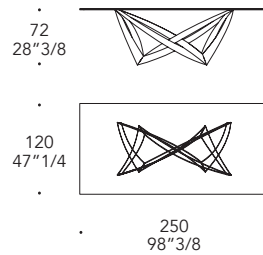

Acciaio Inox satinato
Satin steel Inox

VETRO GLASS

Sagomato a botte 200
barrel shape 200

Sagomato a botte 240
barrel shape 240

Rectangular 250

INFINITO 72

Design · Filippin e Berton

Sagomato a botte 200
barrel shape 200

Sagomato a botte 240
barrel shape 240

Rectangular 250

TOP | 1

Vetro
Glass

Trasparente
Transparent

MARMOREFLEX®
Vetro Marmo
Marble glass

MATERIAL SHEET- D

LEGNOREFLEX®
Vetro Legno
Wood glass