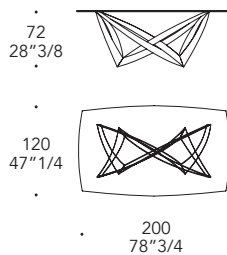

Acciaio Inox satinato
Satin steel Inox

VETRO GLASS

Sagomato a botte 200
barrel shape 200

Sagomato a botte 240
barrel shape 240

Rectangular 250

INFINITO 72

Design · Filippin e Berton

Sagomato a botte 200
barrel shape 200

Sagomato a botte 240
barrel shape 240

Rectangular 250

TOP | 1

Vetro
Glass

Trasparente
Transparent

MARMOREFLEX®
Vetro Marmo
Marble glass

MATERIAL SHEET- D

LEGNOREFLEX®
Vetro Legno
Wood glass