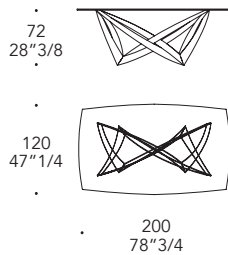

Acciaio Inox satinato
Satin steel Inox

VETRO GLASS

Sagomato a botte 200
barrel shape 200

Sagomato a botte 240
barrel shape 240

Rectangular 250

INFINITO 72

Design · Filippin e Berton

Sagomato a botte 200
barrel shape 200

Sagomato a botte 240
barrel shape 240

Rectangular 250

TOP | 1

Vetro
Glass

Trasparente
Transparent

MARMOREFLEX®
Vetro Marmo
Marble glass

MATERIAL SHEET- D

LEGNOREFLEX®
Vetro Legno
Wood glass