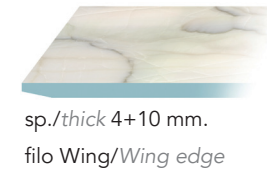

Sagomato a botte 240
barrel shape 240

Rectangular 250

TOP | 1

Vetro
Glass

Trasparente
Transparent

MARMOREFLEX®
Vetro Marmo
Marble glass

MATERIAL SHEET- D

LEGNOREFLEX®
Vetro Legno
Wood glass

MATERIAL SHEET- D

BASE | 2

Ferro battuto
Forged Iron

finitura/finish

100M Bronze
100M Bronze

105M Ottone dark
105M Dark brass

104M Ottone satinato
104M Satin brass

101M Titanium satinato
101M Satin titanium