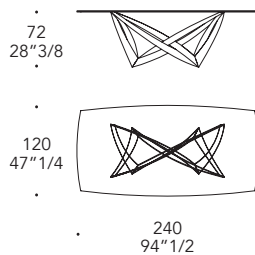

Acciaio Inox satinato
Satin steel Inox

VETRO GLASS

Sagomato a botte 200
barrel shape 200

Sagomato a botte 240
barrel shape 240

Rectangular 250

INFINITO 72

Design · Filippin e Berton

Sagomato a botte 200
barrel shape 200

Sagomato a botte 240
barrel shape 240

Rectangular 250

TOP | 1

Vetro
Glass

Trasparente
Transparent

MARMOREFLEX®
Vetro Marmo
Marble glass

MATERIAL SHEET- D

LEGNOREFLEX®
Vetro Legno
Wood glass