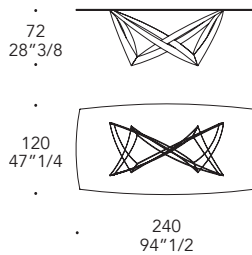

Acciaio Inox satinato
Satin steel Inox

VETRO GLASS

Sagomato a botte 200
barrel shape 200

Sagomato a botte 240
barrel shape 240

Rectangular 250

INFINITO 72

Design · Filippin e Berton

Sagomato a botte 200
barrel shape 200

Sagomato a botte 240
barrel shape 240

Rectangular 250

TOP | 1

Vetro
Glass

Trasparente
Transparent

MARMOREFLEX®
Vetro Marmo
Marble glass

MATERIAL SHEET- D

LEGNOREFLEX®
Vetro Legno
Wood glass