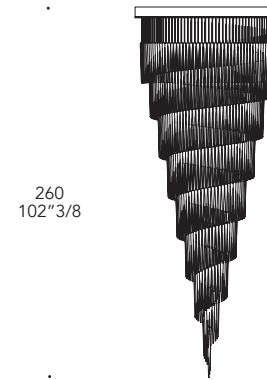

Trasparente
Transparent

2

- Sistema Led / Led system
1W G4 12V 2700-3000K

Dettaglio elementi
Elements detail

- Cornice di tamponamento in ferro verniciato nero tra soffitto e supporto
- Closing frame between ceiling and plate in black lacquered iron

116 elements

88
34"5/8

180 elements

116
45"5/8

257 elements

150
59"

347 elements

185
72"7/8

450 elements_
Spiral shapes

260
102"3/8

ø75
29"1/2

ø90
35"3/8

ø106
41"3/4

ø120
47"1/4

ø130
51"1/8

650 elements_
Spiral shapes

280
110"1/4

200
78"3/4

113 elements_
Drop shapes

98
38"5/8

60
23"5/8

91
35"7/8

452 elements_
Drop shapes _4 modules

98
38"5/8