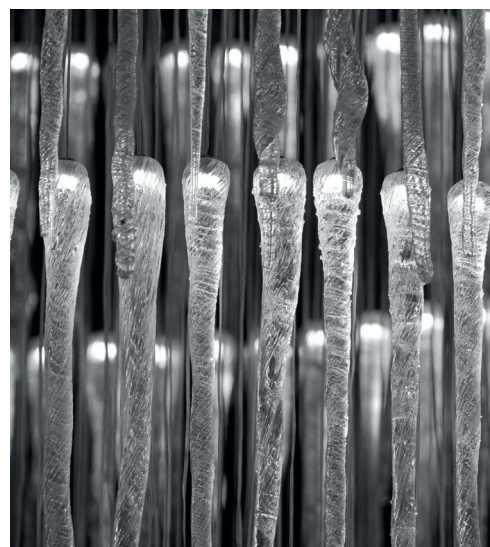

ICE LAMPADARIO & APPLIQUE

Design · Reflex

1

SUPPORTO SUPPORT | 1

Vetro
Glass

Specchio
Mirror

ELEMENTI ELEMENTS | 2

Vetro di Murano massiccio
Solid Murano Glass

Trasparente
Transparent

2

- Sistema Led / Led system
1W G4 12V 2700-3000K

Dettaglio elementi
Elements detail

- Cornice di tamponamento in ferro verniciato nero tra soffitto e supporto
- Closing frame between ceiling and plate in black lacquered iron

450 elements_
Spiral shapes

260
102"3/8

ø75
29"1/2

ø90
35"3/8

ø106
41"3/4

ø120
47"1/4

ø130
51"1/8

650 elements_
Spiral shapes

120
47"1/4

182
71"5/8

Applique
54 elements

100
39"3/8

60
23"5/8

30
11"3/4