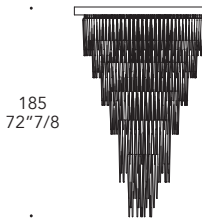

Trasparente
Transparent

2

- Sistema Led / Led system
1W G4 12V 2700-3000K

Dettaglio elementi
Elements detail

- Cornice di tamponamento in ferro verniciato nero tra soffitto e supporto
- Closing frame between ceiling and plate in black lacquered iron

116 elements

88
34"5/8

180 elements

116
45"5/8

257 elements

150
59"

347 elements

185
72"7/8

450 elements_
Spiral shapes

260
102"3/8

ø75
29"1/2

ø90
35"3/8

ø106
41"3/4

ø120
47"1/4

ø130
51"1/8

650 elements_
Spiral shapes

280
110"1/4

200
78"3/4

113 elements_
Drop shapes

98
38"5/8

60
23"5/8

91
35"7/8

452 elements_
Drop shapes _4 modules

98
38"5/8