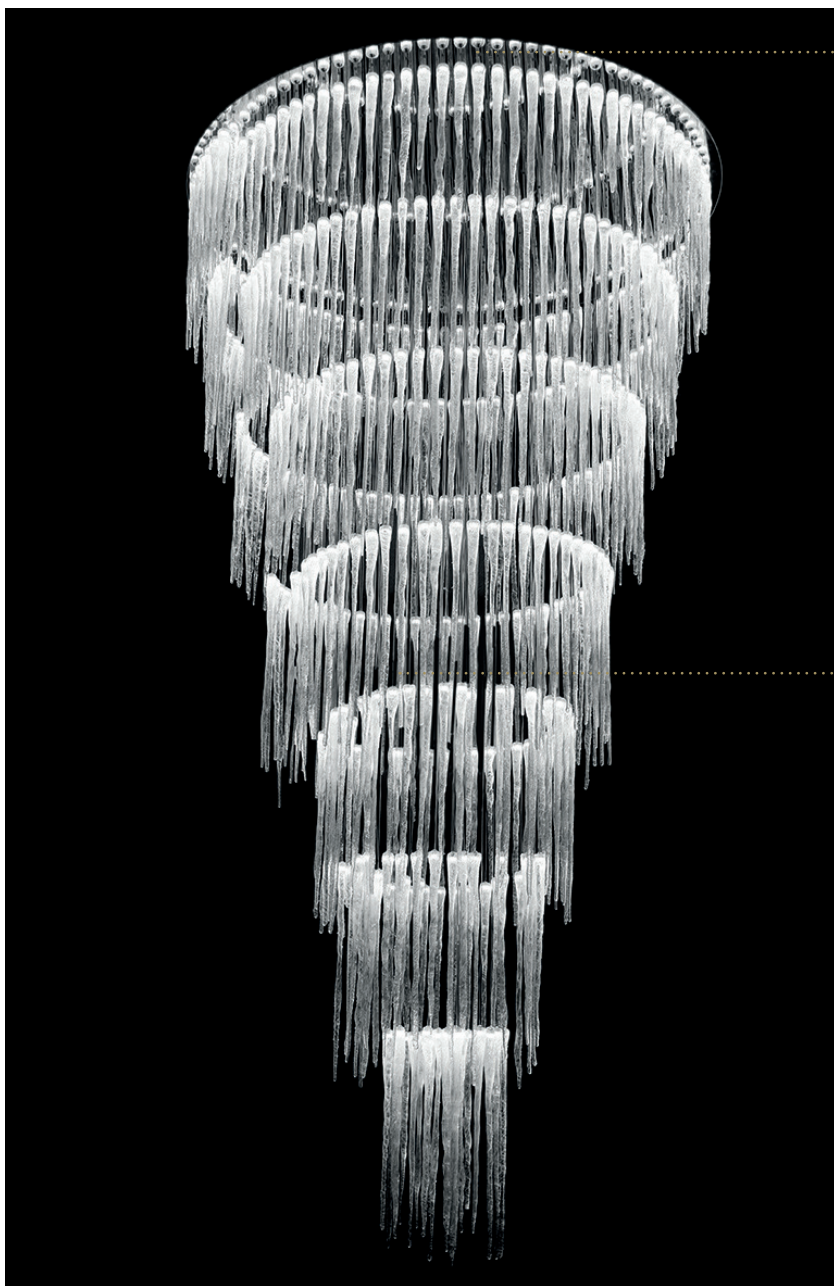

ICE LAMPADARIO & APPLIQUE

Design · Reflex

1

SUPPORTO SUPPORT | 1

Vetro
Glass

Specchio
Mirror

ELEMENTI ELEMENTS | 2

Vetro di Murano massiccio
Solid Murano Glass

Trasparente
Transparent

2

- Sistema Led / Led system
1W G4 12V 2700-3000K

Dettaglio elementi
Elements detail

- Cornice di tamponamento in ferro verniciato nero tra soffitto e supporto
- Closing frame between ceiling and plate in black lacquered iron

450 elements_
Spiral shapes

260
102"3/8

ø75
29"1/2

ø90
35"3/8

ø106
41"3/4

ø120
47"1/4

ø130
51"1/8

650 elements_
Spiral shapes

280
110"1/4

200
78"3/4

113 elements_
Drop shapes

98
38"5/8

60
23"5/8

91
35"7/8

452 elements_
Drop shapes _4 modules

98
38"5/8