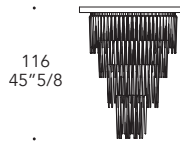

Trasparente
Transparent

2

- Sistema Led / Led system
1W G4 12V 2700-3000K

Dettaglio elementi
Elements detail

- Cornice di tamponamento in ferro verniciato nero tra soffitto e supporto
- Closing frame between ceiling and plate in black lacquered iron

116 elements

88
34"5/8

180 elements

116
45"5/8

257 elements

150
59"

347 elements

185
72"7/8

450 elements_
Spiral shapes

260
102"3/8

ø75
29"1/2

ø90
35"3/8

ø106
41"3/4

ø120
47"1/4

ø130
51"1/8

650 elements_
Spiral shapes

280
110"1/4

200
78"3/4

113 elements_
Drop shapes

98
38"5/8

60
23"5/8

91
35"7/8

452 elements_
Drop shapes _4 modules

98
38"5/8