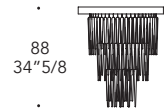

Trasparente
Transparent

2

- Sistema Led / Led system
1W G4 12V 2700-3000K

Dettaglio elementi
Elements detail

- Cornice di tamponamento in ferro verniciato nero tra soffitto e supporto
- Closing frame between ceiling and plate in black lacquered iron

116 elements

88
34"5/8

180 elements

116
45"5/8

257 elements

150
59"

347 elements

185
72"7/8

450 elements_
Spiral shapes

260
102"3/8

ø75
29"1/2

ø90
35"3/8

ø106
41"3/4

ø120
47"1/4

ø130
51"1/8

650 elements_
Spiral shapes