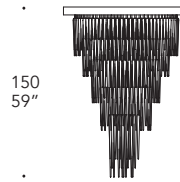

Trasparente
Transparent

2

- Sistema Led / Led system
1W G4 12V 2700-3000K

Dettaglio elementi
Elements detail

- Cornice di tamponamento in ferro verniciato nero tra soffitto e supporto
- Closing frame between ceiling and plate in black lacquered iron

116 elements

88
34"5/8

180 elements

116
45"5/8

257 elements

150
59"

347 elements

185
72"7/8

450 elements_
Spiral shapes

260
102"3/8

ø75
29"1/2

ø90
35"3/8

ø106
41"3/4

ø120
47"1/4

ø130
51"1/8

650 elements_
Spiral shapes

280
110"1/4

200
78"3/4

113 elements_
Drop shapes

98
38"5/8

60
23"5/8

91
35"7/8

452 elements_
Drop shapes _4 modules

98
38"5/8