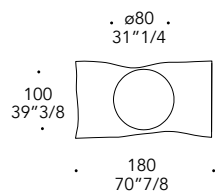

## SPECCHIO MIRROR | 2

Vetro  
Glass

sp./thick 5 mm.

Specchio extrachiaro  
Extra clear mirror

Model A

Model B

Model C