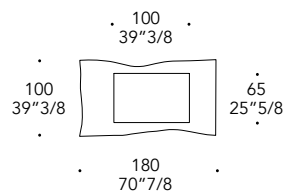

## SPECCHIO MIRROR | 2

Vetro  
Glass

sp./thick 5 mm.

Specchio extrachiaro  
Extra clear mirror

Model A

Model B

Model C