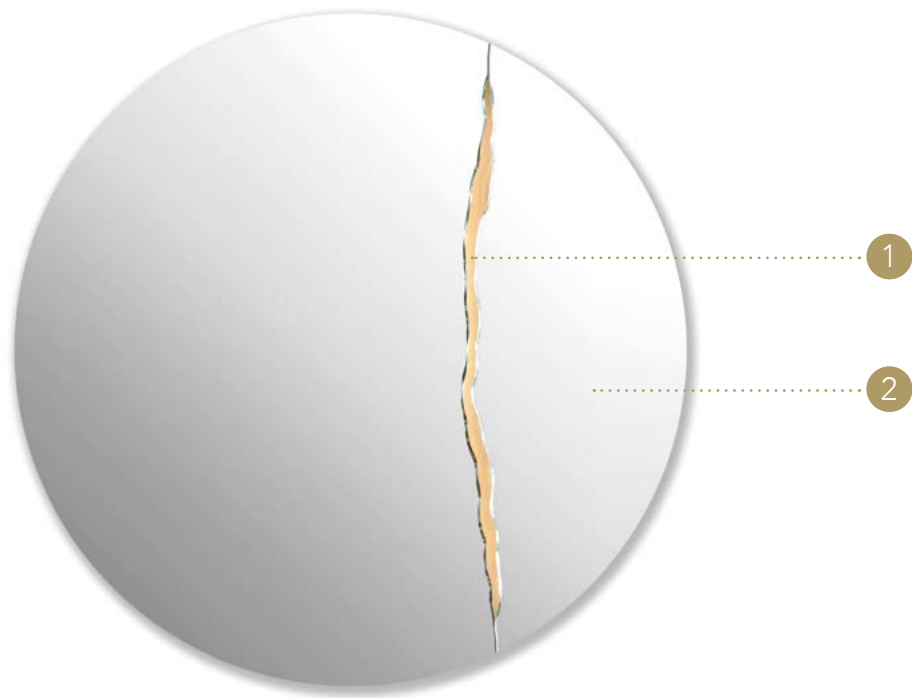

# IMPACT SPECCHIO

Design · Reflex

## DECORO DECORATION | 1

Decoro sagomato laccato  
Decor lacquered wood

Oro  
Gold

finitura/finish

104M Ottone satinato  
104M Satin Brass

## SPECCHIO MIRROR | 2

Vetro  
Glass

sp./thick 6 mm.

Specchio extrachiaro  
Extra clear mirror

**OPTIONAL** | - Illuminazione Led  
- Led lighting