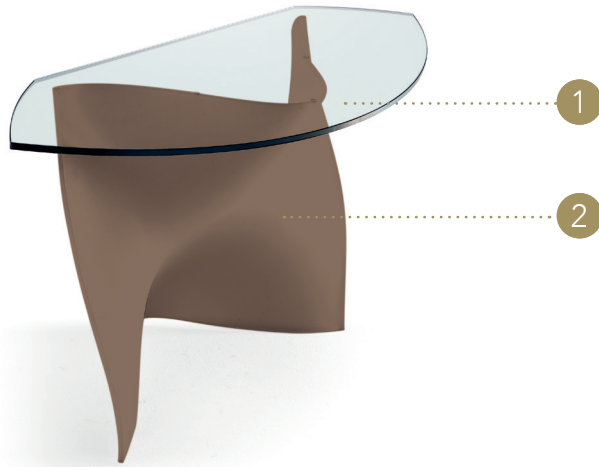

GAUDI CONSOLE

Design · Dietmar Joester

TOP | 1

Vetro
Glass

sp./thick 15 mm.
filo lucido/polished edges

Trasparente
Transparent

BASE | 2

Vetro sabbato
Sandblasted glass

sp./thick 10 mm.

Extrachiaro
Extra clear

Fumé
Smoked

Bronzo
Bronze

Vetro extrachiaro sabbato e
verniciato
Lacquered and sandblasted
extraclear glass

 MATERIAL SHEET-D

Colori di serie
Standard colours