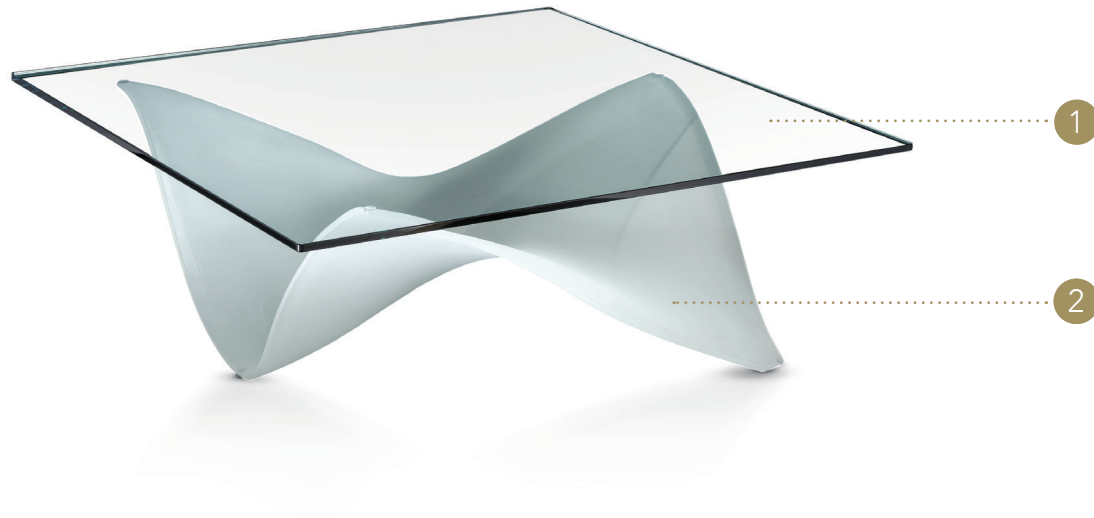

GAUDI 40

Design · Dietmar Joester

TOP | 1

Vetro
Glass

sp./thick 12 mm.
filo lucido/polished edges

Trasparente
Transparent

BASE | 2

Vetro curvato sabbato
Curved glass sandblasted

Extrachiaro
Extra clear

Fumè
Smoked

Bronzo
Bronze

Vetro sabbato e
verniciato
Lacquered and
sandblasted glass

 MATERIAL SHEET-D

Colori di serie
Standard colours