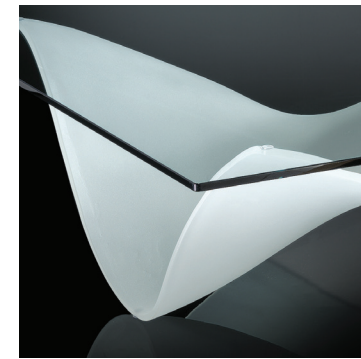

GAUDI 40

Design · Dietmar Joester

TOP | 1

Vetro
Glass

sp./thick 12 mm.
filo lucido/polished edges

Trasparente
Transparent

BASE | 2

Vetro curvato sabbato
Curved glass sandblasted

Extrachiaro
Extra clear

Fumè
Smoked

Bronzo
Bronze

Vetro sabbato e
verniciato
Lacquered and
sandblasted glass

 MATERIAL SHEET-D

Colori di serie
Standard colours