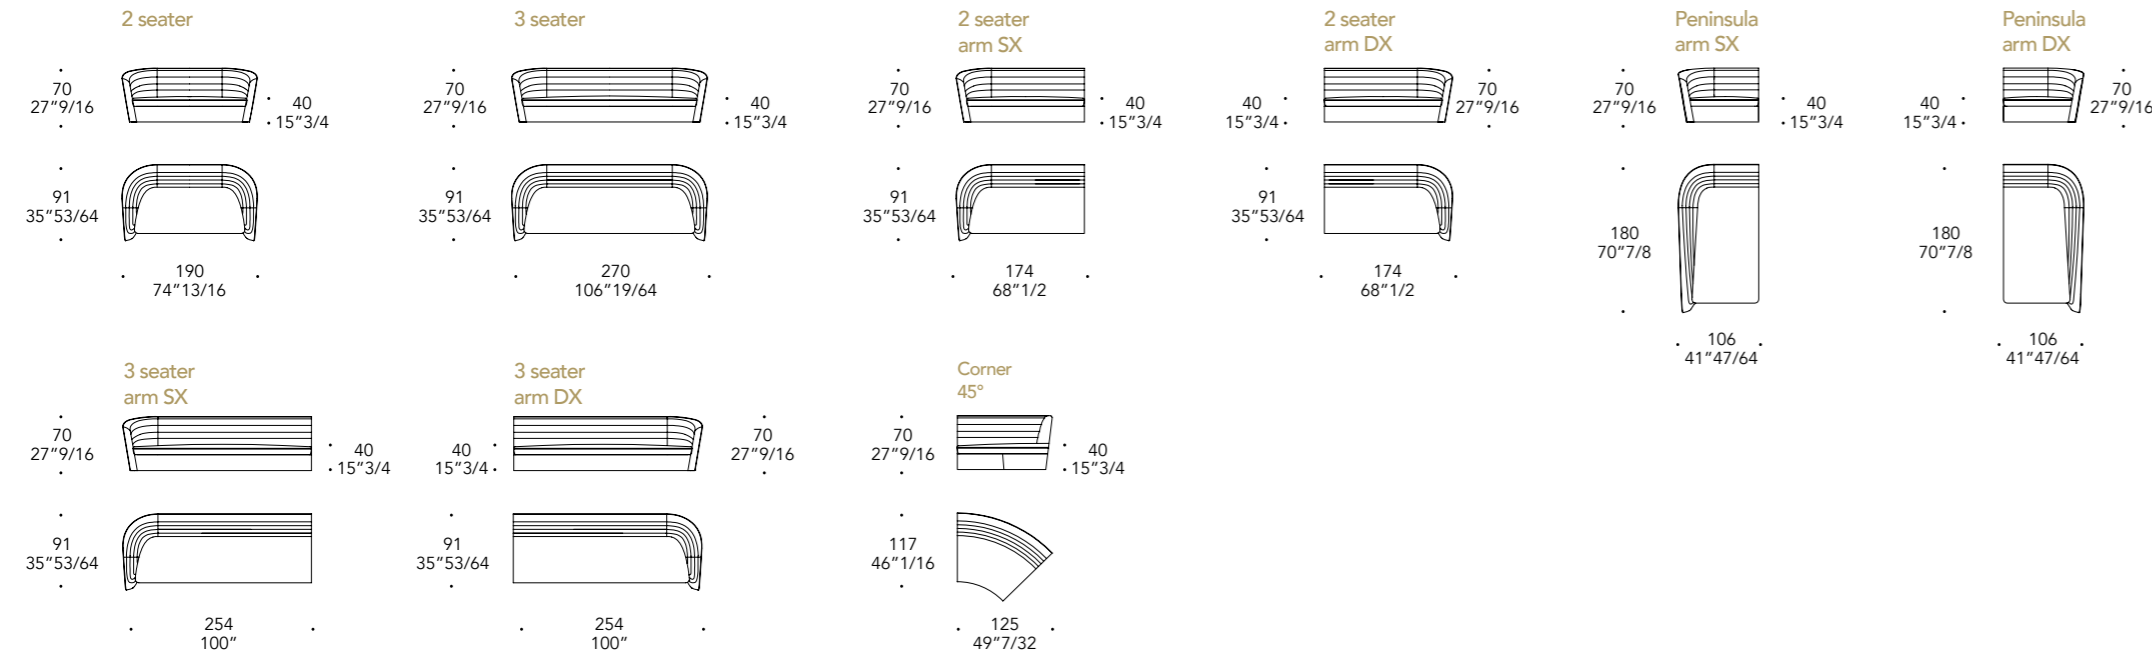

GRANTURISMO SOFA

Design *pininfarina*

SCHIENALE E SEDUTA BACK AND SEAT | 1

Rivestimento in
Upholstery in:

Tessuto
Fabric

MATERIAL SHEET-A

Super
Extra
Luxury

Pelle
Leather

MATERIAL SHEET-B

Cat C
Nabuk
Colorata

- Cuscino sfoderabile
- Piping in tinta oppure a contrasto in tessuto Amsterdam o in pelle Cat. C
- Lavorazione su schienale e bracciolo a cannettatura orizzontale
- Removable cushion cover
- Horizontal ribbed work on the back and armrest
- Matching piping or in contrast colour in Amsterdam fabric or in Cat. C leather

Composition 1

Composition 2

Composition 3

Composition 4

Composition 5