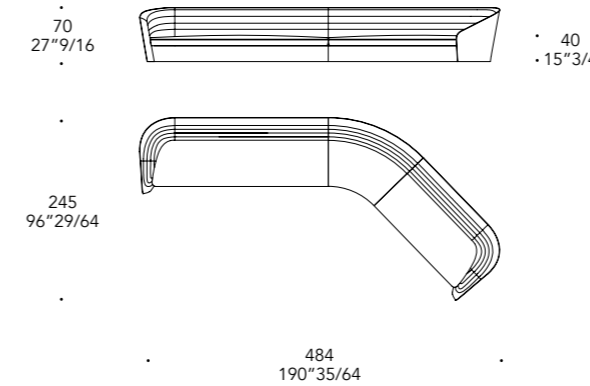

MATERIAL SHEET-B

Cat C
Nabuk
Colorata

- Cuscino sfoderabile
- Piping in tinta oppure a contrasto in tessuto Amsterdam o in pelle Cat. C
- Lavorazione su schienale e bracciolo a cannettatura orizzontale
- Removable cushion cover
- Horizontal ribbed work on the back and armrest
- Matching piping or in contrast colour in Amsterdam fabric or in Cat. C leather

Composition 1

Composition 2

Composition 3

Composition 4

Composition 5