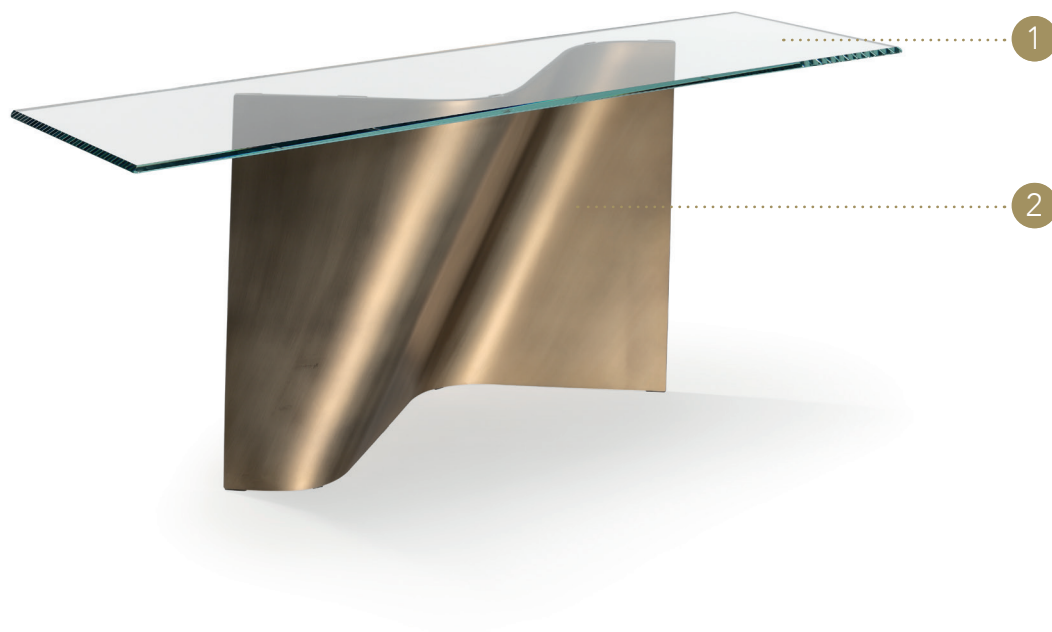

# ESSE CONSOLE

Design · Tulczinsky

## TOP | 1

Vetro  
Glass

sp./thick 12 mm.  
filo lucido/polished edge

Trasparente  
Transparent

Extrachiaro  
Extra clear

## BASE | 2

Vetro extrachiaro curvato  
Curved Extra clear glass  
sp./thick 15 mm.

finitura/finish

100M Bronze  
100M Bronze

104M Ottone satinato  
104M Satin brass

105M Ottone dark satin  
105M Satin dark brass

101M Titanium satinato  
101M Satin titanium