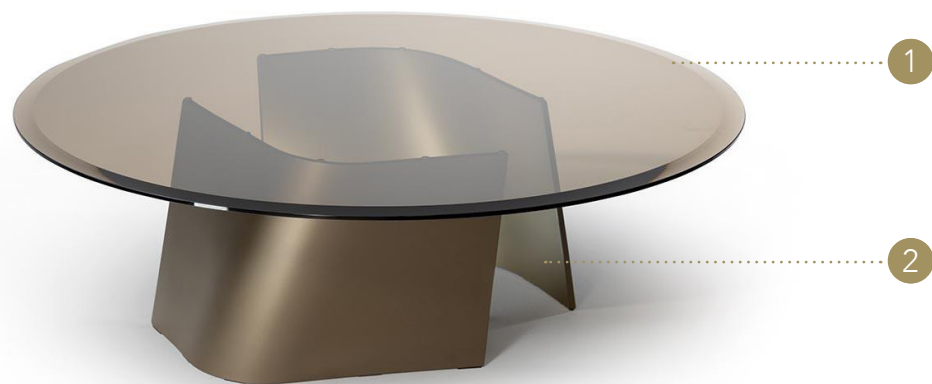

ESSE 40

Design · Tulczinsky

TOP | 1

Vetro
Glass

sp./thick 10 mm.
bisello/bevel 30mm

Bronzo
Bronze

BASE | 2

Vetro verniciato
Lacquered glass

sp./thick 12 mm.

100M Bronze
100M Bronze

finitura/finish

104M Ottone satinato
104M Satin brass

105M Ottone dark satinato
105M Satin dark brass

101M Titanium satinato
101M Satin Titanium

Model 01

Model 02