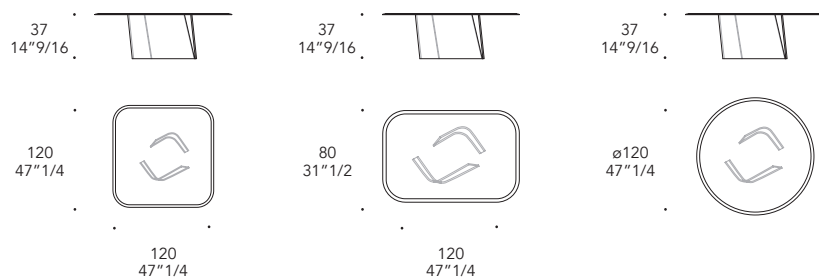

sp./thick 12 mm.

100M Bronze
100M Bronze

finitura/finish

104M Ottone satinato
104M Satin brass

105M Ottone dark satinato
105M Satin dark brass

101M Titanium satinato
101M Satin Titanium

Model 01

Model 02