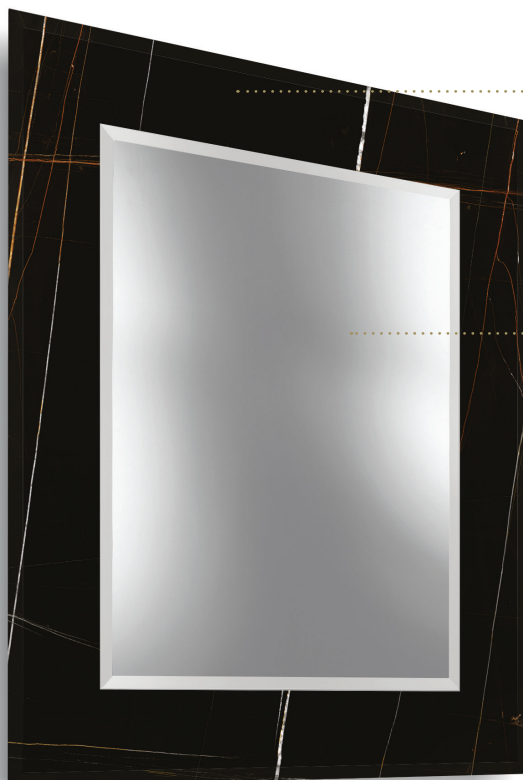

ELISA SPECCHIO

Design · Reflex

CORNICE FRAME | 1

MARMOREFLEX®
Vetro Marmo
Marble glass

MATERIAL SHEET-D

LEGNOREFLEX®
Vetro Legno
Wood glass

MATERIAL SHEET-D

SPECCHIO MIRROR | 2

Vetro
Glass

sp./thick 5 mm.
bisello/bevel

Specchio
Mirror

Square 115

Rectangular 150

Rectangular 120