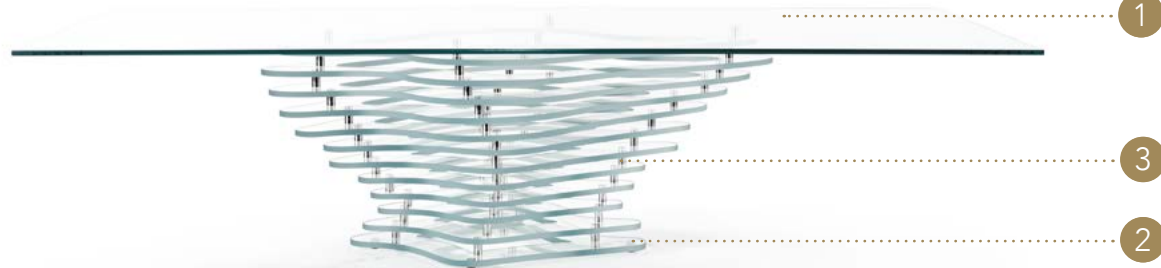

DUNE 72

Design · Riccardo Lucatello

TOP | 1

Vetro
Glass

Extrachiaro
Extra clear

sp./thick 15 mm.
bisello 45°/bevel 45°
filo lucido/polished edges

BASE | 2

Vetro
Glass

Extrachiaro
Extra clear

sp./thick 19 mm.

GIUNTI JOINTS | 3

Metallo
Metal

Acciaio lucido
Shiny steel

74
29" 1/8

120
47" 1/4

250
98" 3/8

74
29" 1/8

140
55" 1/8

300
118" 1/8

74
29" 1/8

140
55" 1/8

350
137" 51/64

bisello/bevel 45°

74
29" 1/8

120
47" 1/4

250
98" 3/8

74
29" 1/8

140
55" 1/8

300
118" 1/8

74
29" 1/8

140
55" 1/8

350
137" 51/64

filo lucido/polished edges