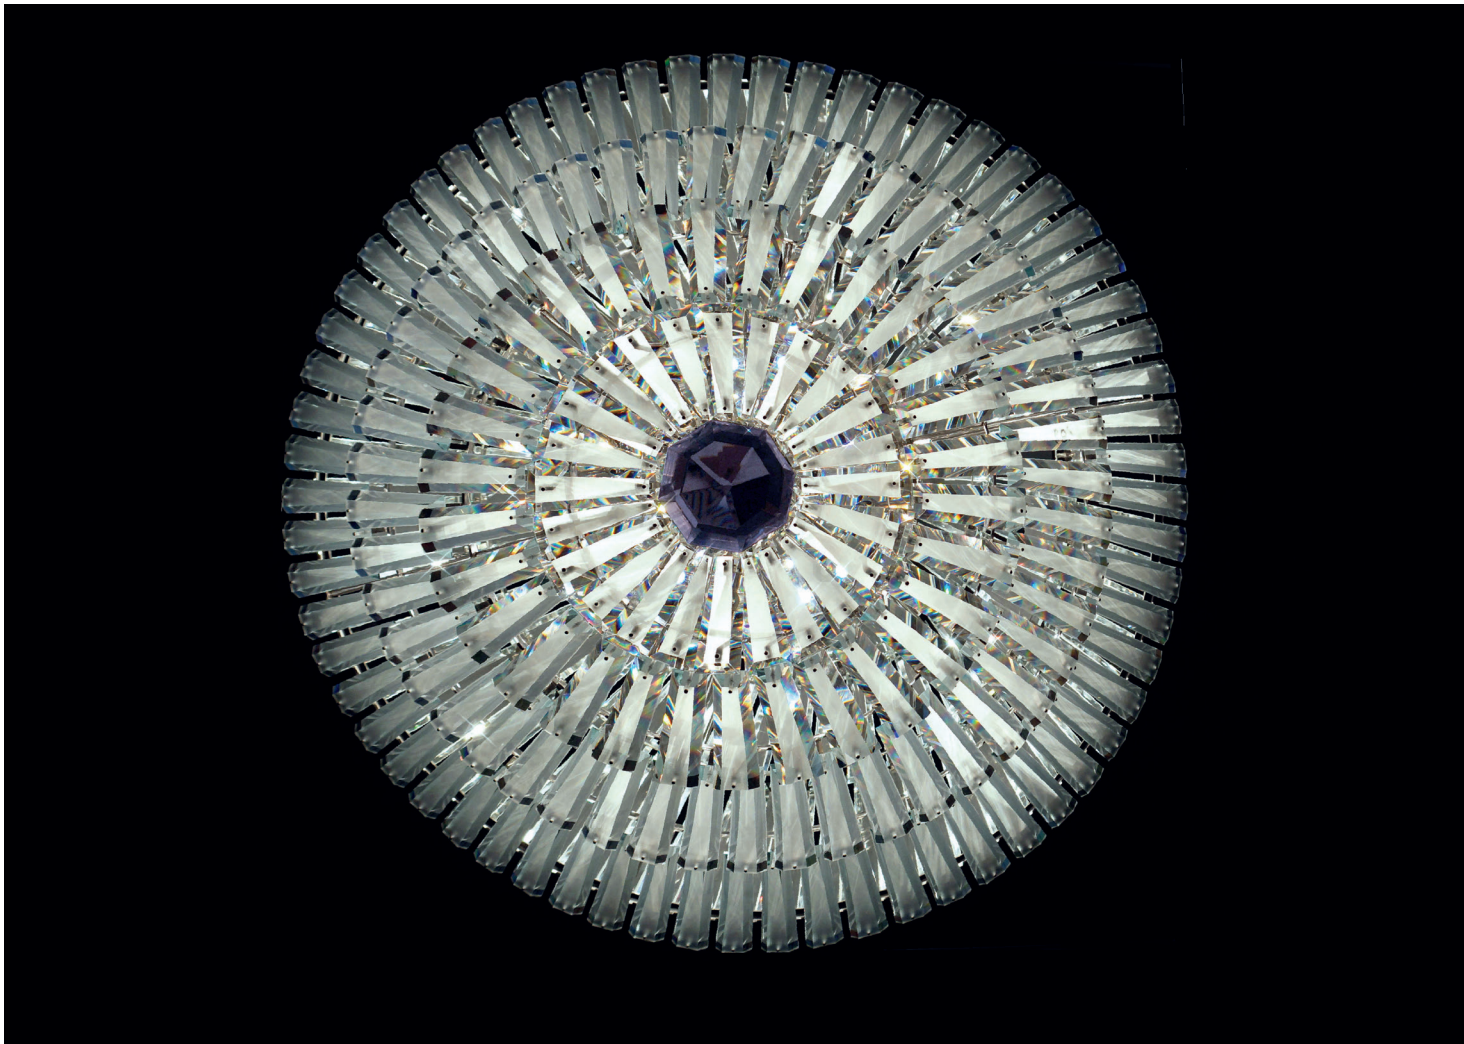

Vetro
Glass

Specchio
Mirror

STRUTTURA STRUCTURE | 2

Metallo
Metal

Acciaio lucido
Polished steel

PRISMI PRISMS | 3

Vetro
Glass

Extrachiaro acidato
Extra clear etched

DIAMANTE CENTRALE CENTRAL DIAMOND | 4

Rosso
Red

Blu
Blue

Viola
Violet

Bronzo
Bronze

Fumé
Fumé

- Sistema Led / Led system
5W G4 12V 2700-3000K

Suspended Lamp
Mod. A_18 Led

59
23"1/4

Suspended Lamp
Mod. B_18 Led

92
36"1/4

Applique
_12 Led

19,5
7"5/8

ø147
68"1/2

ø84
33"1/8

ø76
29"7/8

APPLIQUE

LAMPADARIO MOD. A

Dettaglio diamante centrale
Central diamond detail