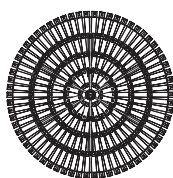

Vetro
Glass

Specchio
Mirror

STRUTTURA STRUCTURE | 2

Metallo
Metal

Acciaio lucido
Polished steel

PRISMI PRISMS | 3

Vetro
Glass

Extrachiaro acidato
Extra clear etched

DIAMANTE CENTRALE CENTRAL DIAMOND | 4

Rosso
Red

Blu
Blue

Viola
Violet

Bronzo
Bronze

Fumé
Fumé

- Sistema Led / Led system
5W G4 12V 2700-3000K

Suspended Lamp
Mod. A_18 Led

59
23"1/4

Suspended Lamp
Mod. B_18 Led

92
36"1/4

Applique
_12 Led

19,5
7"5/8

ø147
68"1/2

ø84
33"1/8

ø76
29"7/8

APPLIQUE

LAMPADARIO MOD. A

Dettaglio diamante centrale
Central diamond detail