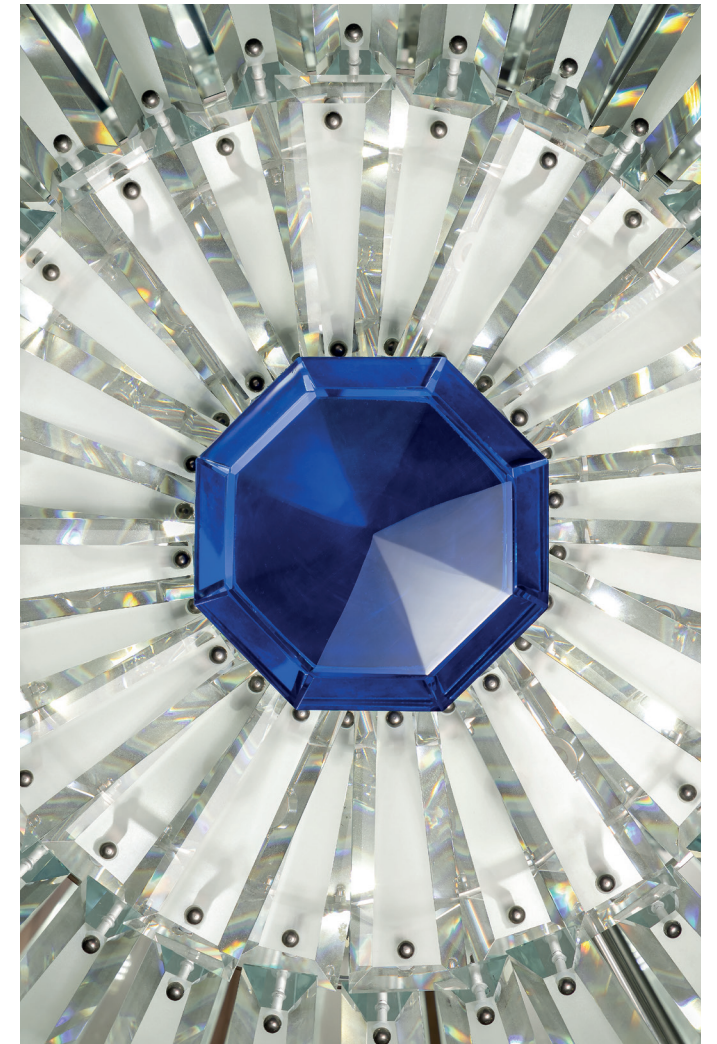

Vetro
Glass

Specchio
Mirror

STRUTTURA STRUCTURE | 2

Metallo
Metal

Acciaio lucido
Polished steel

PRISMI PRISMS | 3

Vetro
Glass

Extrachiaro acidato
Extra clear etched

DIAMANTE CENTRALE CENTRAL DIAMOND | 4

Rosso
Red

Blu
Blue

Viola
Violet

Bronzo
Bronze

Fumé
Fumé

- Sistema Led / Led system
5W G4 12V 2700-3000K

Suspended Lamp
Mod. A_18 Led

59
23"1/4

Suspended Lamp
Mod. B_18 Led

92
36"1/4

Applique
_12 Led

19,5
7"5/8

ø147
68"1/2

ø84
33"1/8

ø76
29"7/8

APPLIQUE

LAMPADARIO MOD. A

Dettaglio diamante centrale
Central diamond detail