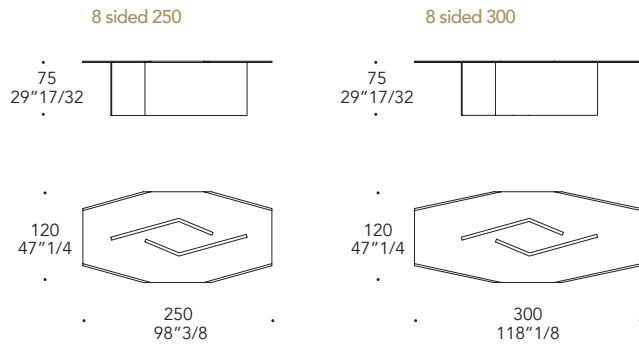

VETRO EXTRACHIARO O VERNICIATO OTTONE DARK 105M
EXTRA CLEAR OR 105M DARK BRASS FINISH