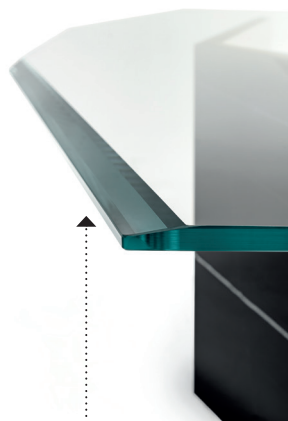

CUBITUM 72

Design · Riccardo Lucatello

Dettaglio bisellatura
Bevel detail

Dettaglio bisellatura
Bevel detail

TOP | 1

Vetro
Glass

sp./thick 15 mm.
filo lucido/polished edges
bisello/bevel 35 mm

Extrachiario
Extra clear

Vetro verniciato
Lacquered glass

finitura/finish

sp./thick 15 mm.
bisello/bevel 35 mm

105M Ottone dark satinato
105M Satin dark Brass

BASE | 2

sp./thick 50 mm.

A - Interno in
Interior in:

Vetro
Glass

Specchio Bronzo
Bronze mirror

B - Esterno in
External in:

MARMOREFLEX*
Vetro Marmo
Marble glass

MATERIAL SHEET-D

LEGNOREFLEX*
Vetro Legno
Wood glass

MATERIAL SHEET-D

BORDO EDGE | 3

Legno
Wood

100M Bronze
100M Bronze

VETRO EXTRACHIARO O VERNICIATO OTTONE DARK 105M
EXTRA CLEAR OR 105M DARK BRASS FINISH

VETRO EXTRACHIARO
EXTRA CLEAR GLASS

Bisello 35 mm
35 mm bevel