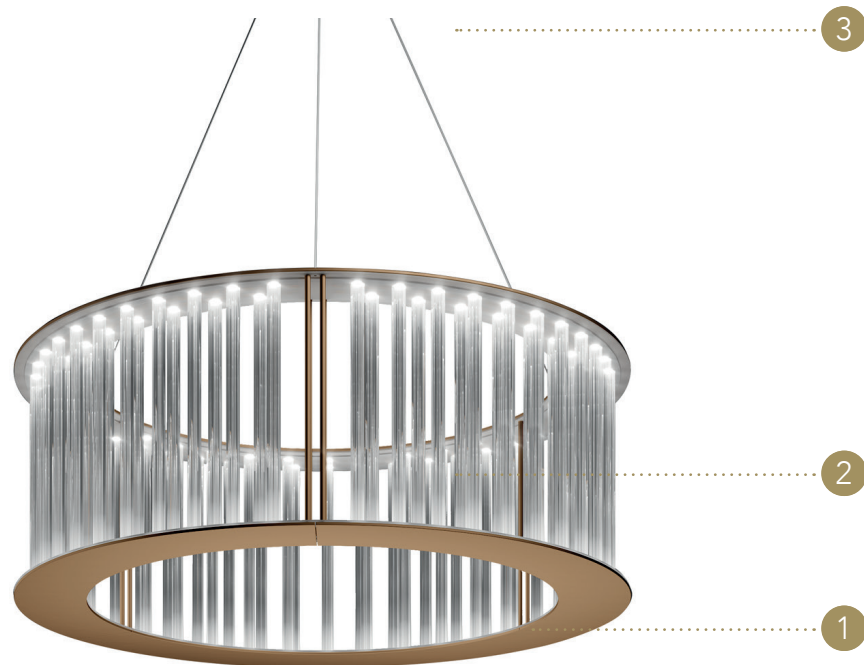

COMETE SOSPENSIONE

Design · Reflex

STRUTTURA STRUCTURE | 1

Metallo
Metal

Con LED STRIP/ With STRIP LED
40W/60W-12V-2700/3000K

finitura/finish		
	104M Ottone satinato 104M Satin rass	105M Ottone Dark satinato 105M Satin Dark Brass
		
	101M Titanium satinato 101M Satin Titanium	100M Bronze 100M Bronze

- con with
LED STRIP 40W/60W 12V 2700-3000K

ELEMENTI ELEMENTS | 2

Cristallo
Crystal

Trasparente
Transparent

ROSONE CANOPY | 3

Metallo
Metal

In tinta con la struttura
Same colour as the structure

- con Led incassati / with Led built-in
3x 3W SPOT 12V

- Sulla struttura / on the structure
LED STRIP 12V 2700-3000K