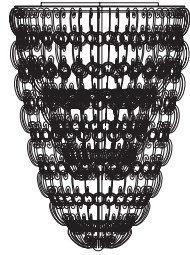

Suspended Lamp
Mod. C_ 30 Led

210
82"5/8