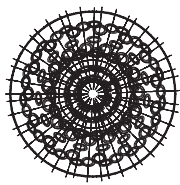

60
23"5/8

ø150
59"

Suspended Lamp
Mod. B_ 42 Led

215
84"5/8

ø150
59"

Suspended Lamp
Mod. C_ 30 Led

210
82"5/8

ø159
62"5/8

100
39"3/8

ø90
35"3/8

97
38"1/4

80
31"1/2
43
16"7/8

MOD. C