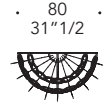

215  
84"5/8

ø150  
59"

Suspended Lamp  
Mod. C\_ 30 Led

210  
82"5/8

ø159  
62"5/8

Suspended Lamp  
Mod. D\_ 18 Led

100  
39"3/8

ø90  
35"3/8

Applique  
\_ 5 Led

97  
38"1/4

80  
31"1/2  
43  
16"7/8

Dettaglio rosone centrale  
Central rose detail

MOD. C