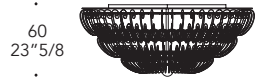

## DECORI DECORATIONS | 3

Vetro di Murano  
Murano glass

Trasparente  
Transparent

- Sistema Led / Led system  
5W G4 2700-3000K cad/each

Suspended Lamp  
Mod. A\_ 18 Led

60  
23"5/8

ø150  
59"

Suspended Lamp  
Mod. B\_ 42 Led