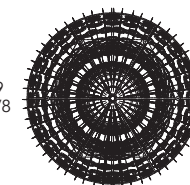

60
23"5/8

ø150
59"

Suspended Lamp
Mod. B_ 42 Led

215
84"5/8

ø150
59"

Suspended Lamp
Mod. C_ 30 Led

210
82"5/8

ø159
62"5/8

100
39"3/8

ø90
35"3/8

97
38"1/4

80
31"1/2
43
16"7/8

MOD. C