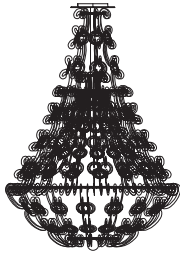

## STRUTTURA STRUCTURE | 2

Metallo  
Metal

Acciaio lucido  
Polished steel

## DECORI DECORATIONS | 3

Vetro di Murano  
Murano glass

Trasparente  
Transparent

- Sistema Led / Led system  
5W G4 2700-3000K cad/each

Suspended Lamp  
Mod. A\_ 18 Led

60  
23"5/8

ø150  
59"

Suspended Lamp  
Mod. B\_ 42 Led

Applique  
\_ 5 Led

97  
38"1/4

80  
31"1/2  
43  
16"7/8

Dettaglio rosone centrale  
Central rose detail

MOD. C