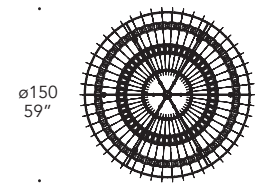

## STRUTTURA STRUCTURE | 2

Metallo  
Metal

Acciaio lucido  
Polished steel

## DECORI DECORATIONS | 3

Vetro di Murano  
Murano glass

Trasparente  
Transparent

- Sistema Led / Led system  
5W G4 2700-3000K cad/each

Suspended Lamp  
Mod. A\_ 18 Led

60  
23"5/8

ø150  
59"

Suspended Lamp  
Mod. B\_ 42 Led

Applique  
\_ 5 Led

97  
38"1/4

80  
31"1/2  
43  
16"7/8

Dettaglio rosone centrale  
Central rose detail

MOD. C