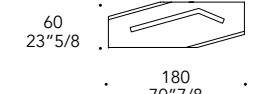

MARMOREFLEX®
Vetro Marmo
Marble glass

MATERIAL SHEET-D

BORDO EDGE | 3

— finitura/finish —

Legno
Wood

100M Bronze
100M Bronze

B, parte nascosta - lato corto
B, hidden part - short side:

MARMOREFLEX®
Vetro Marmo
Marble glass