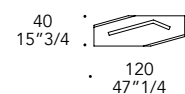

MARMOREFLEX®
Vetro Marmo
Marble glass

MATERIAL SHEET-D

BORDO EDGE | 3

— finitura/finish —

Legno
Wood

100M Bronze
100M Bronze

B, parte nascosta - lato corto
B, hidden part - short side:

MARMOREFLEX®
Vetro Marmo
Marble glass