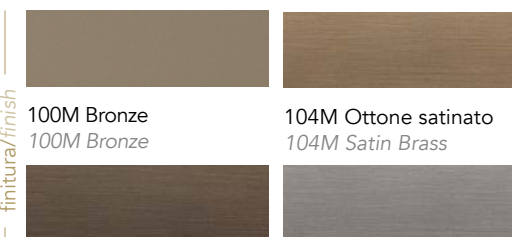

## SCHIENALE E SEDUTA | 1 BACK AND SEAT

Rivestimento in  
Upholstery in:

Tessuto  
Fabric

MATERIAL SHEET- A

Extra  
Super  
C.O.M.

Pelle  
Leather

MATERIAL SHEET- B

Naturale  
Nabuk

## BASE | 2

Metallo  
Metal

finitura/finish

100M Bronze  
100M Bronze

104M Ottone satinato  
104M Satin Brass

105M Ottone dark satinato  
105M Satin dark Brass

101M Titanium satinato  
101M Satin Titanium

89-115  
35" 1/32-  
45" 9/32