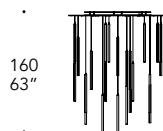

15 elements  
\_ 10 Led built-in

350  
137"3/4

16 elements  
\_ 12 Led built-in

160  
63"

27 elements  
\_ 26 Led built-in

160  
63"

40  
15"3/4

120  
47"1/4

ø80  
31"1/2

ø130  
51"1/8