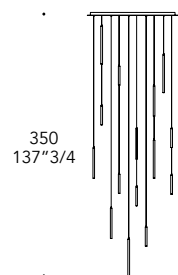

## ELEMENTI ELEMENTS | 2

Cristallo  
Crystal

Trasparente  
Transparent

- Led interno / *Internal Led system*  
1,5W G4 12V 2700K cad/each

- Led incassati / *built-in Led*  
3W 12V 2700K cad/each

- Cornice di tamponamento tra soffitto e supporto  
- *Closing frame between ceiling and plate*

15 elements  
\_ 10 Led built-in

350  
137"3/4

16 elements  
\_ 12 Led built-in

160  
63"

27 elements  
\_ 26 Led built-in

160  
63"

40  
15"3/4

120  
47"1/4

ø80  
31"1/2

ø130  
51"1/8