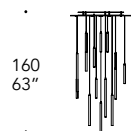

## ELEMENTI ELEMENTS | 2

Cristallo  
Crystal

Trasparente  
Transparent

- Led interno / *Internal Led system*  
1,5W G4 12V 2700K cad/each

- Led incassati / *built-in Led*  
3W 12V 2700K cad/each

- Cornice di tamponamento tra soffitto e supporto  
- *Closing frame between ceiling and plate*

15 elements  
\_ 10 Led built-in

350  
137"3/4

16 elements  
\_ 12 Led built-in

160  
63"

27 elements  
\_ 26 Led built-in

160  
63"

40  
15"3/4

120  
47"1/4

ø80  
31"1/2

ø130  
51"1/8