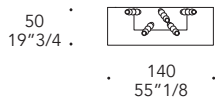

Trasparente con filigrana nera
Transparent with black-filigreed tubes

ZOCCOLO PLINTH | 3

H 15 mm.

Vetro
Glass

Specchio fumè
Smoked mirror

Shaped

Rectangular

— filo lucido/polished edge —