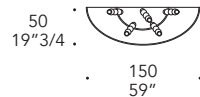

Trasparente con filigrana nera
Transparent with black-filigreed tubes

ZOCCOLO PLINTH | 3

H 15 mm.

Vetro
Glass

Specchio fumè
Smoked mirror

Shaped

Rectangular

— filo lucido/polished edge —