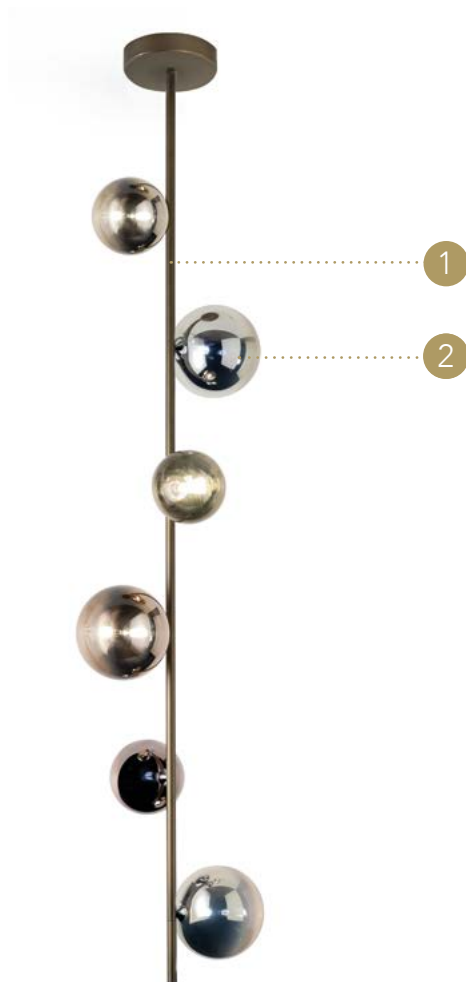

BULLES XL SOSPENSIONE 6

Design · Reflex

STRUTTURA STRUCTURE | 1

Metallo
Metal

finitura/finish

100M Bronze
100M Bronze

SFERE SPHERES | 2

Vetro borosilicato
finitura spatterizzata sfumata
Borosilicate glass in shaded
sputtered finishing

Sputtering Argento
Sputtering Silver

Sputtering Rame
Sputtering Copper

Sputtering Bronzo
Sputtering Bronze

Sputtering Oro
Sputtering Gold

- Led interno / Led inside
5W G4 12V 2700-3000K

SOSP 6A

2 x ø16 + 4 x ø20

180
70"7/8

43
16"7/8

SOSP 6B

2 x ø16 + 4 x ø20

180
70"7/8

270
106"1/4

43
16"7/8

BULLES XL SOSPENSIONE 8&12

Design · Reflex

STRUTTURA STRUCTURE | 1

Metallo
Metal

finitura/finish

100M Bronze
100M Bronze

SFERE SPHERES | 2

Vetro borosilicato
finitura spatterizzata sfumata
Borosilicate glass in shaded
sputtered finishing