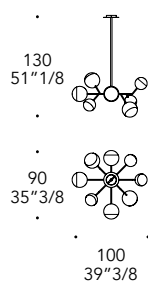

Sputtering Argento
Sputtering Silver

Sputtering Rame
Sputtering Copper

Sputtering Bronzo
Sputtering Bronze

Sputtering Oro
Sputtering Gold

- Led interno / Led inside
5W G4 12V 2700-3000K

SOSP 8

3 x ø16 + 5 x ø20

SOSP 12

6 x ø16 + 6 x ø20