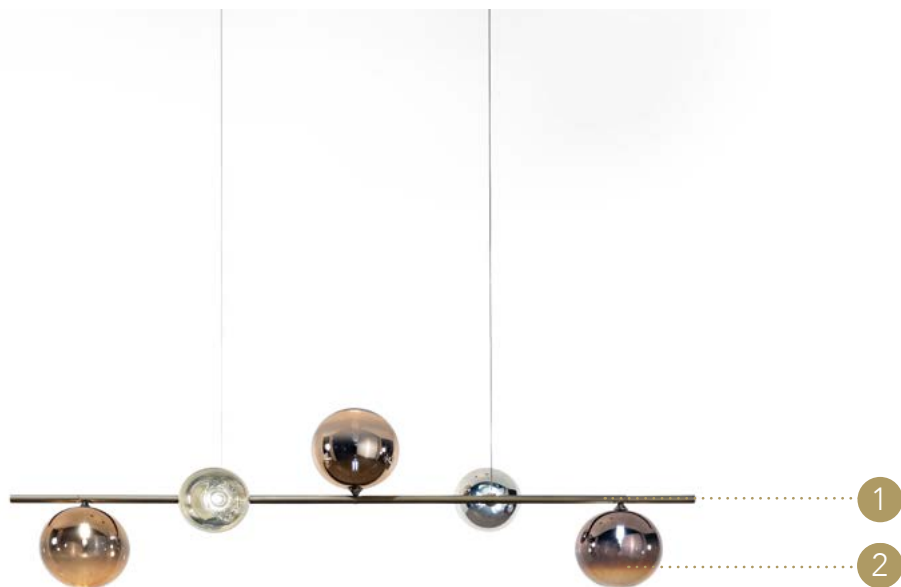

BULLES XL SOSPENSIONE 5

Design · Reflex

STRUTTURA STRUCTURE | 1

Metallo
Metal

finitura/finish

100M Bronze
100M Bronze

SFERE SPHERES | 2

Vetro borosillicato
Borosilicate glass

Trasparente
Transparent

Vetro borosillicato
finitura spatterizzata sfumata
Borosilicate glass in shaded
sputtered finishing

Sputtering Argento
Sputtering Silver

Sputtering Rame
Sputtering Copper

Sputtering Bronzo
Sputtering Bronze

Sputtering Oro
Sputtering Gold

Vetro borosillicato
Borosilicate glass

Pùlega
Pùlega

- Led interno / Led inside
5W G4 12V 2700-3000K

Sputtering: 2 x ø16 + 3 x ø20
Pulega: 5 x ø18

130
51"1/8

35
13"25/32

150
59"1/16