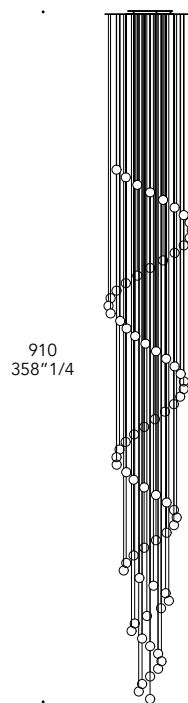

customized version