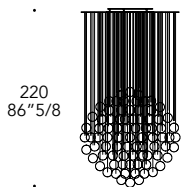

153 spheres