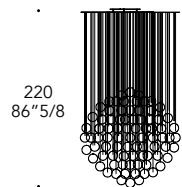

# BULLES LAMPADARIO

Design · Reflex

- H max cavi/ H max. cables : 600 cm

## OPTIONAL |

- Cornice di tamponamento tra soffitto e supporto  
- Closing frame between ceiling and plate

single element

5 spheres

12 spheres

12 spheres

customized version

105 spheres