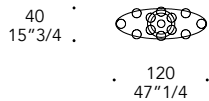

## OPTIONAL |

- Cornice di tamponamento tra soffitto e supporto  
- Closing frame between ceiling and plate

single element

5 spheres

12 spheres

12 spheres

customized version

105 spheres