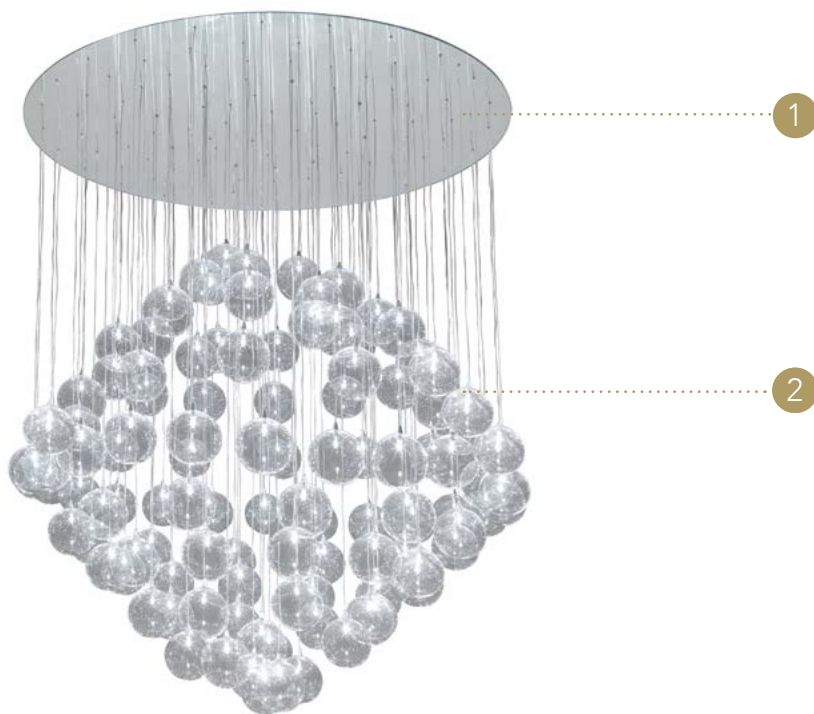

# BULLES LAMPADARIO

Design · Reflex

- H max cavi/ H max. cables : 600 cm

## SUPPORTO SUPPORT | 1

Vetro verniciato  
Lacquered glass

Bianco  
White

Nero  
Black

Vetro  
Glass

Specchio  
Mirror

## SFERE SPHERES | 2

Vetro borosilicato liscio  
Smooth borosilicate glass

Trasparente  
Transparent

Blu-grigio  
Blue-grey

Alessandrite  
Alexandrite

Ambra  
Amber

Acquamarina  
Aquamarine

Giallo  
Yellow

153 spheres

50 spheres

25 spheres

178 spheres