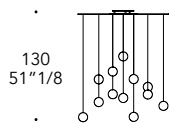

## OPTIONAL |

- Cornice di tamponamento tra soffitto e supporto  
- Closing frame between ceiling and plate

single element

5 spheres

12 spheres

12 spheres

customized version

105 spheres