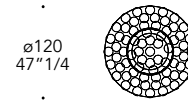

## OPTIONAL |

- Cornice di tamponamento tra soffitto e supporto  
- Closing frame between ceiling and plate

single element

5 spheres

12 spheres

12 spheres

customized version

105 spheres