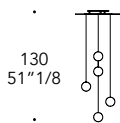

# BULLES LAMPADARIO

Design · Reflex

- H max cavi/ H max. cables : 600 cm

## OPTIONAL |

- Cornice di tamponamento tra soffitto e supporto  
- Closing frame between ceiling and plate

single element

5 spheres

12 spheres

12 spheres

customized version

105 spheres