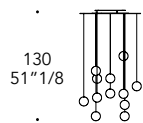

## OPTIONAL |

- Cornice di tamponamento tra soffitto e supporto  
- Closing frame between ceiling and plate

single element

5 spheres

12 spheres

12 spheres

customized version

105 spheres