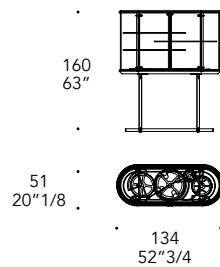

Dettaglio maniglia
Handle detail