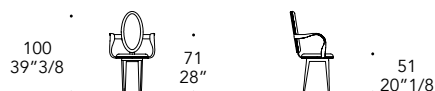

BASTIDE

Design · Andree Putman

SCHIENALE E SEDUTA | 1 BACK AND SEAT

Rivestimento in
Upholstery in:

Tessuto
Fabric

MATERIAL SHEET- A

Extra
Super
C.O.M.
Luxury

Pelle
Leather

MATERIAL SHEET- B

Cat C
Nabuk
Colorata
Dune

STRUTTURA E BRACCIOLI | 2 STRUCTURE AND ARMS

Legno laccato lucido
Shiny lacquered wood

01 Bianco

02 Latte

17 Fumo

19 Nero Beluga

Armchair

Chair