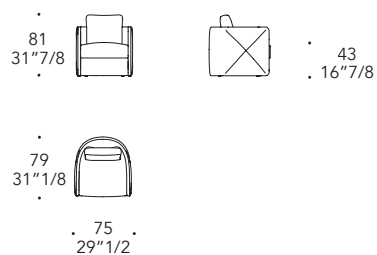

## SCocca ESTERNA EXTERNAL SHELL | 2

Rivestimento in  
Upholstery in:

Tessuto  
Fabric

MATERIAL SHEET- A

Extra Amsterdam

Pelle  
Leather

MATERIAL SHEET- B

CAT C  
Nabuk  
Colorata