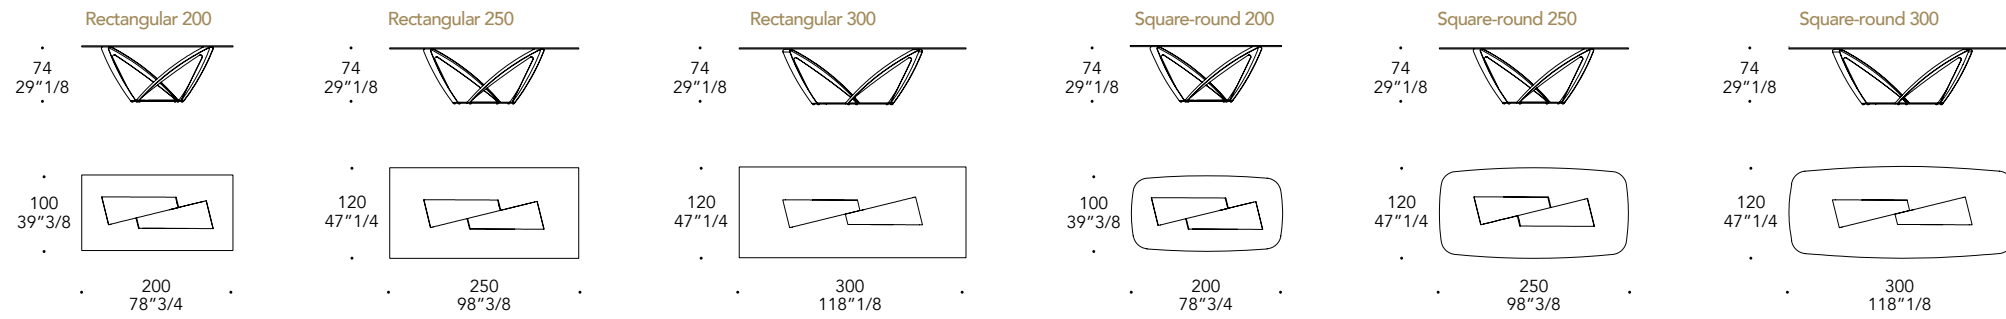

## BASE | 2

Metallo  
Metal

100M Bronze  
100M Bronze

104M Ottone satinato  
104M Satin Brass

finitura/finish

105M Ottone dark satinato  
105M Satin dark Brass

101M Titanium satinato  
101M Satin Titanium

VETRO, VETRO MARMO E VETRO LEGNO  
 GLASS, MARBLE GLASS AND WOOD GLASS TOP