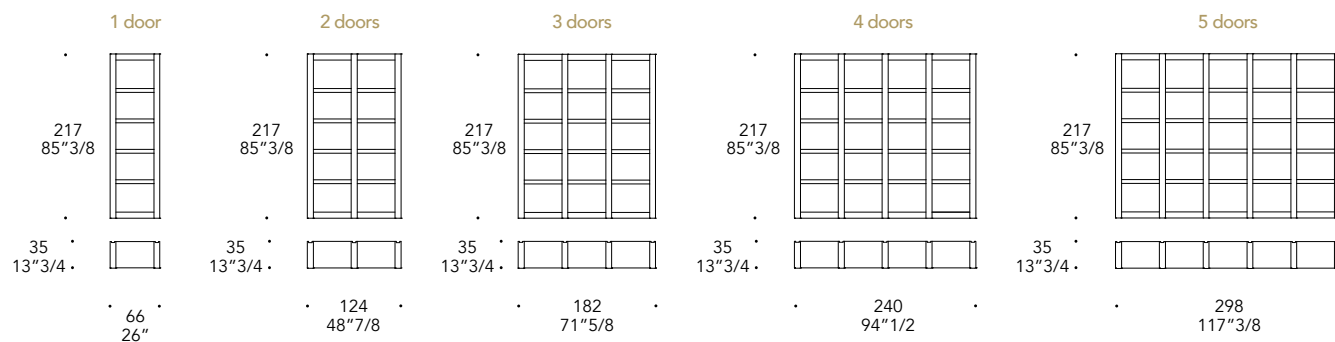

MATERIAL SHEET- D

LEGNOREFLEX®
Vetro Legno
Wood glass

MATERIAL SHEET- D

- Da 1 a 5 moduli componibili
- From 1 to 5 module bookcase

OPTIONAL | - Impianto luce a Led
- Led lighting
STRIP LED 9.6w/m 2700-3000K