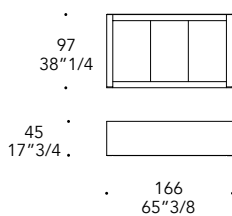

## OPTIONAL |

- Ante con apertura push-pull
- Illuminazione sotto al top a Led inclusa
- Led lighting included under the top
- Doors with push-pull opening
- STRIP LED 4.8w/m 2700-3000K

3 doors

4 doors

5 doors