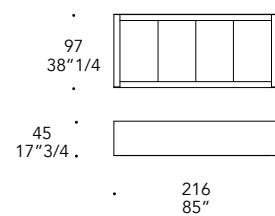

## OPTIONAL |

- Ante con apertura push-pull
- Illuminazione sotto al top a Led inclusa
- Led lighting included under the top
- Doors with push-pull opening
- STRIP LED 4.8w/m 2700-3000K

3 doors

4 doors

5 doors